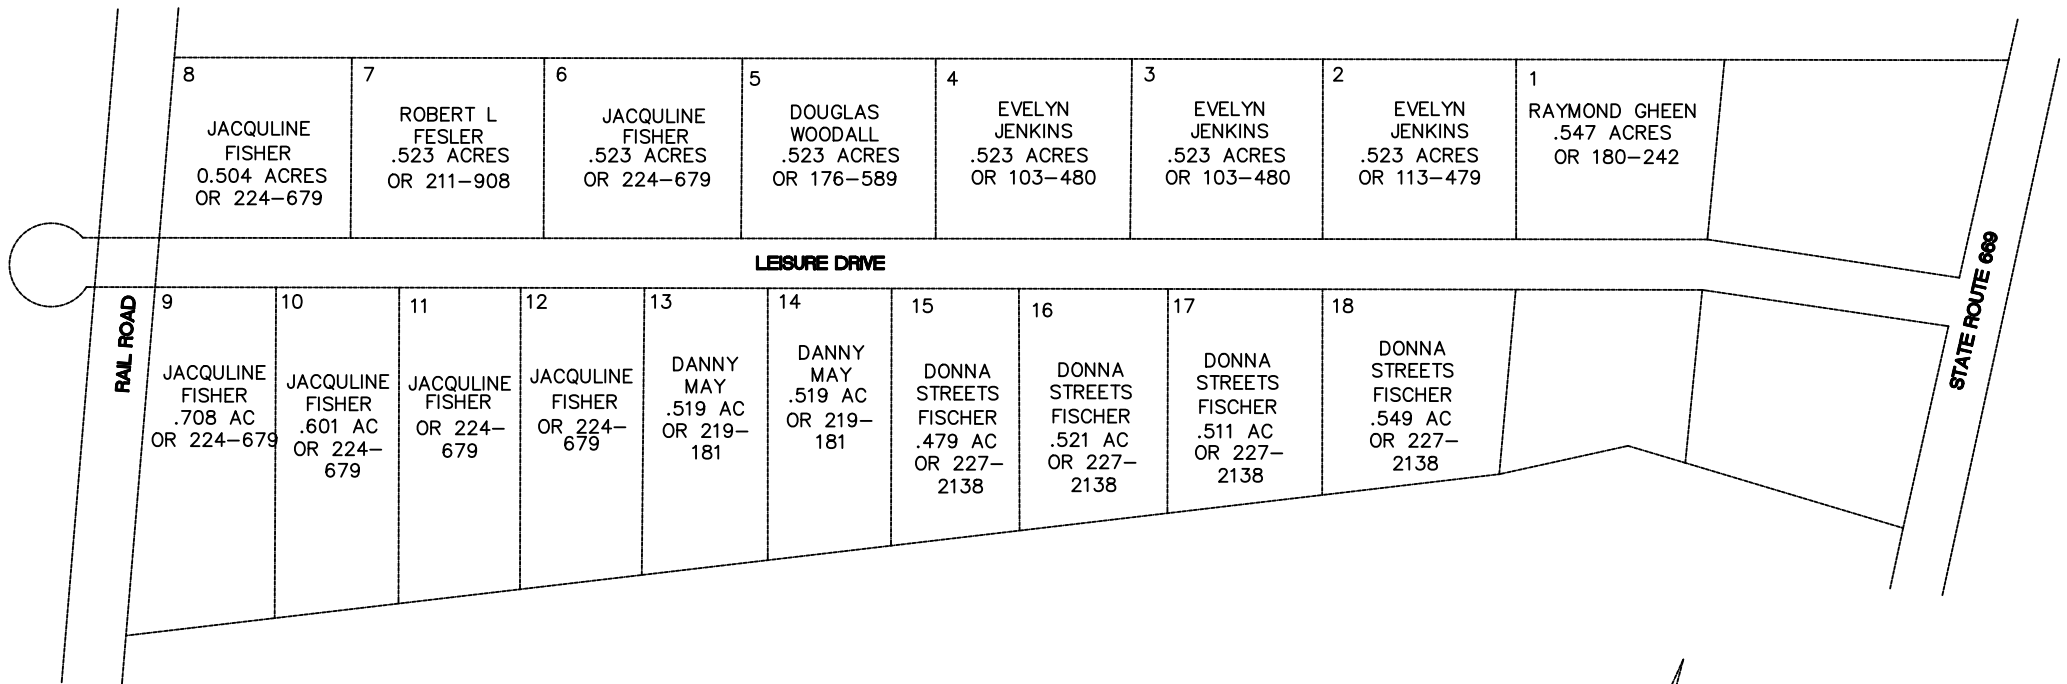

BLOOM TOWNSHIP

RANGE 12 TOWNSHIP 11 SECTION 21

LEISURE ACRES SUBDIVISION

8

JACQUILINE FISHER
0.504 ACRES
OR 224-679

7

ROBERT L FESLER
.523 ACRES
OR 211-908

6

EVELYN JENKINS
.523 ACRES
OR 113-479

1

RAYMOND GHEEN
.547 ACRES
OR 180-242

LEISURE DRIVE

RAIL ROAD

STATE ROUTE 669

9

JACQUILINE FISHER
.708 AC
OR 224-679

14

DANNY MAY
.519 AC
OR 219-181

15

DONNA STREETS FISCHER
.479 AC
OR 227-2138

16

DONNA STREETS FISCHER
.521 AC
OR 227-2138

17

DONNA STREETS FISCHER
.511 AC
OR 227-2138

18

DONNA STREETS FISCHER
.549 AC
OR 227-2138