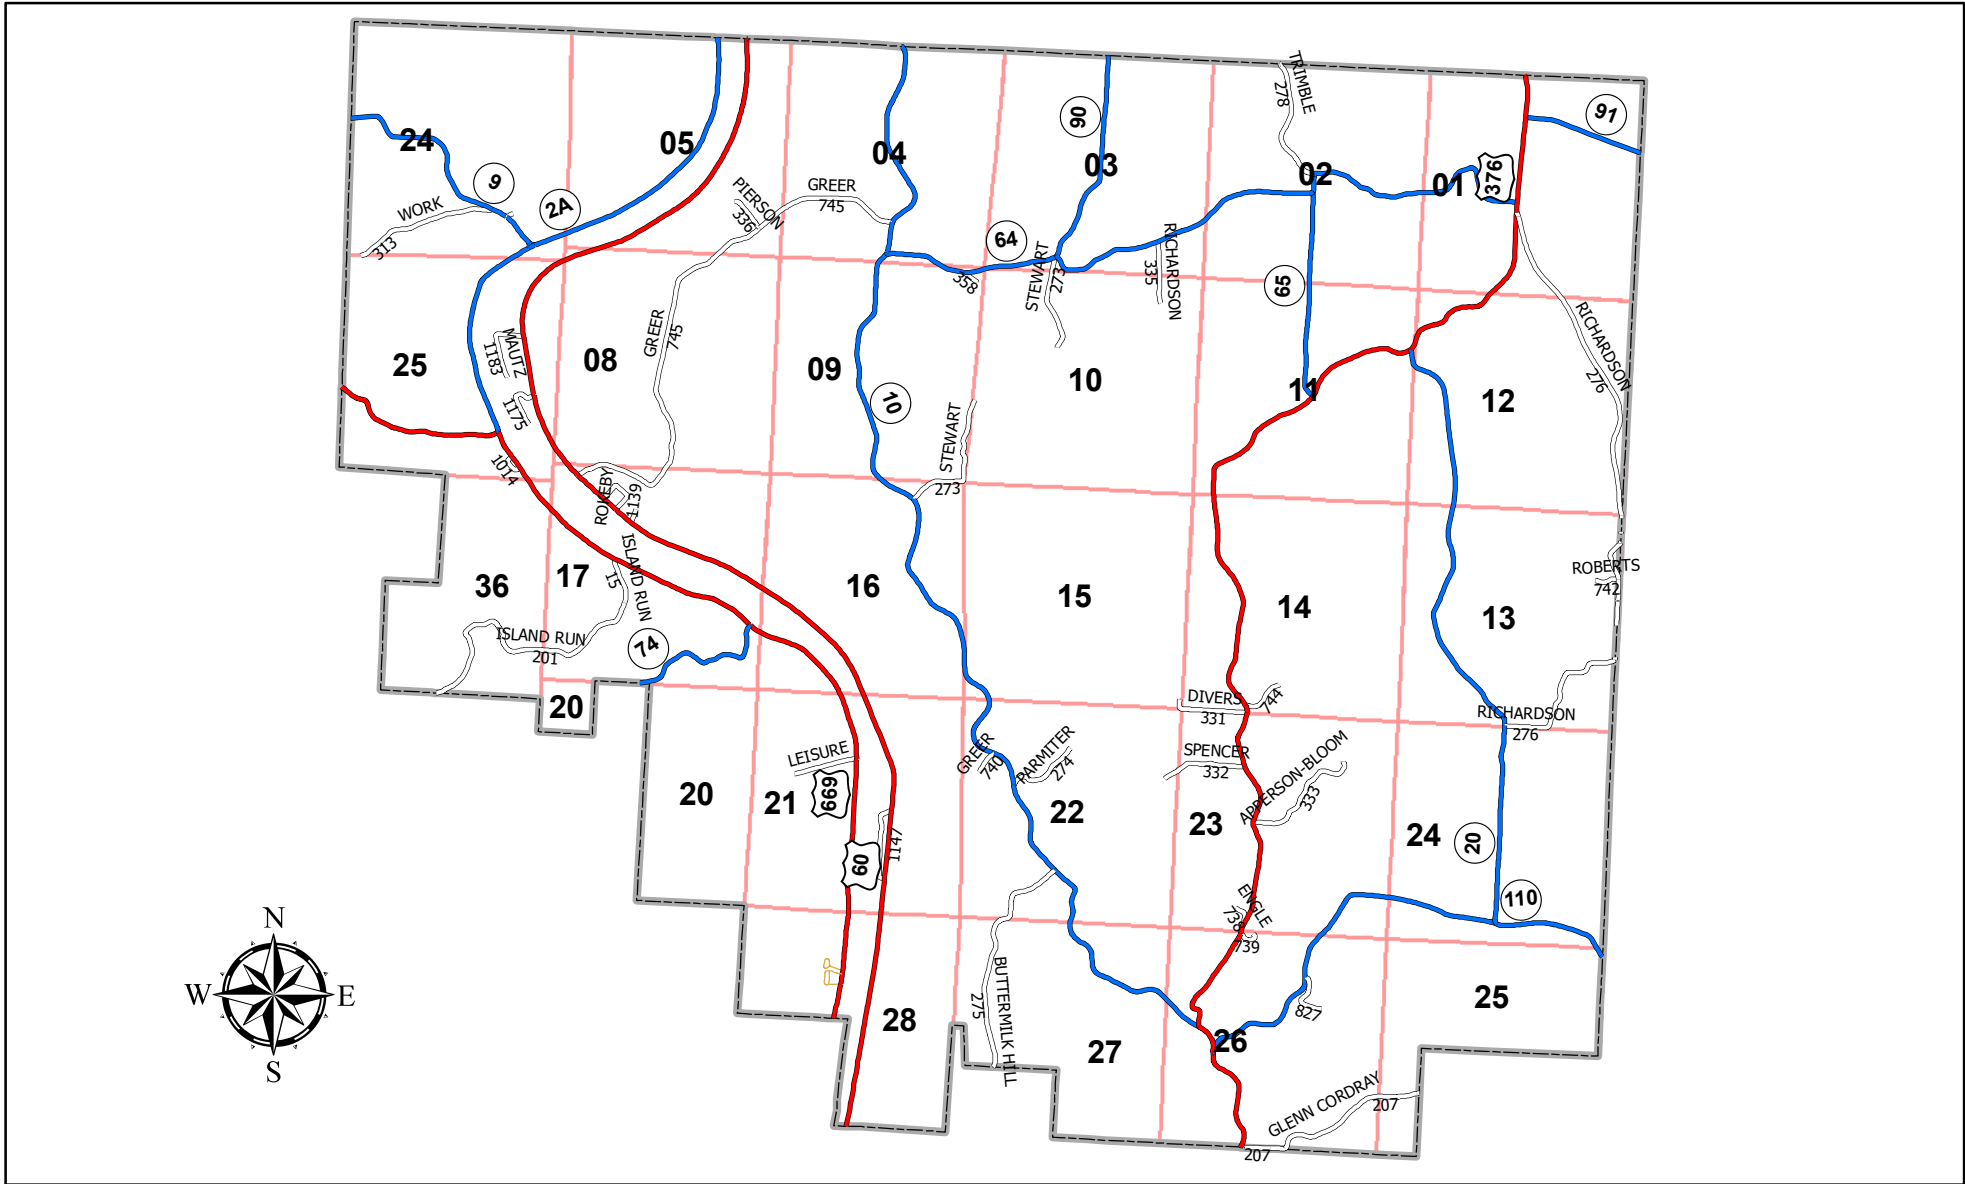

# BLOOM TOWNSHIP

**Road Types**

- County Highway
- State Highway
- Township Road
- Private Driveway

Morgan County Engineer's Office  
 Author: Marcia Wolfe  
 Date: 8/15/2018