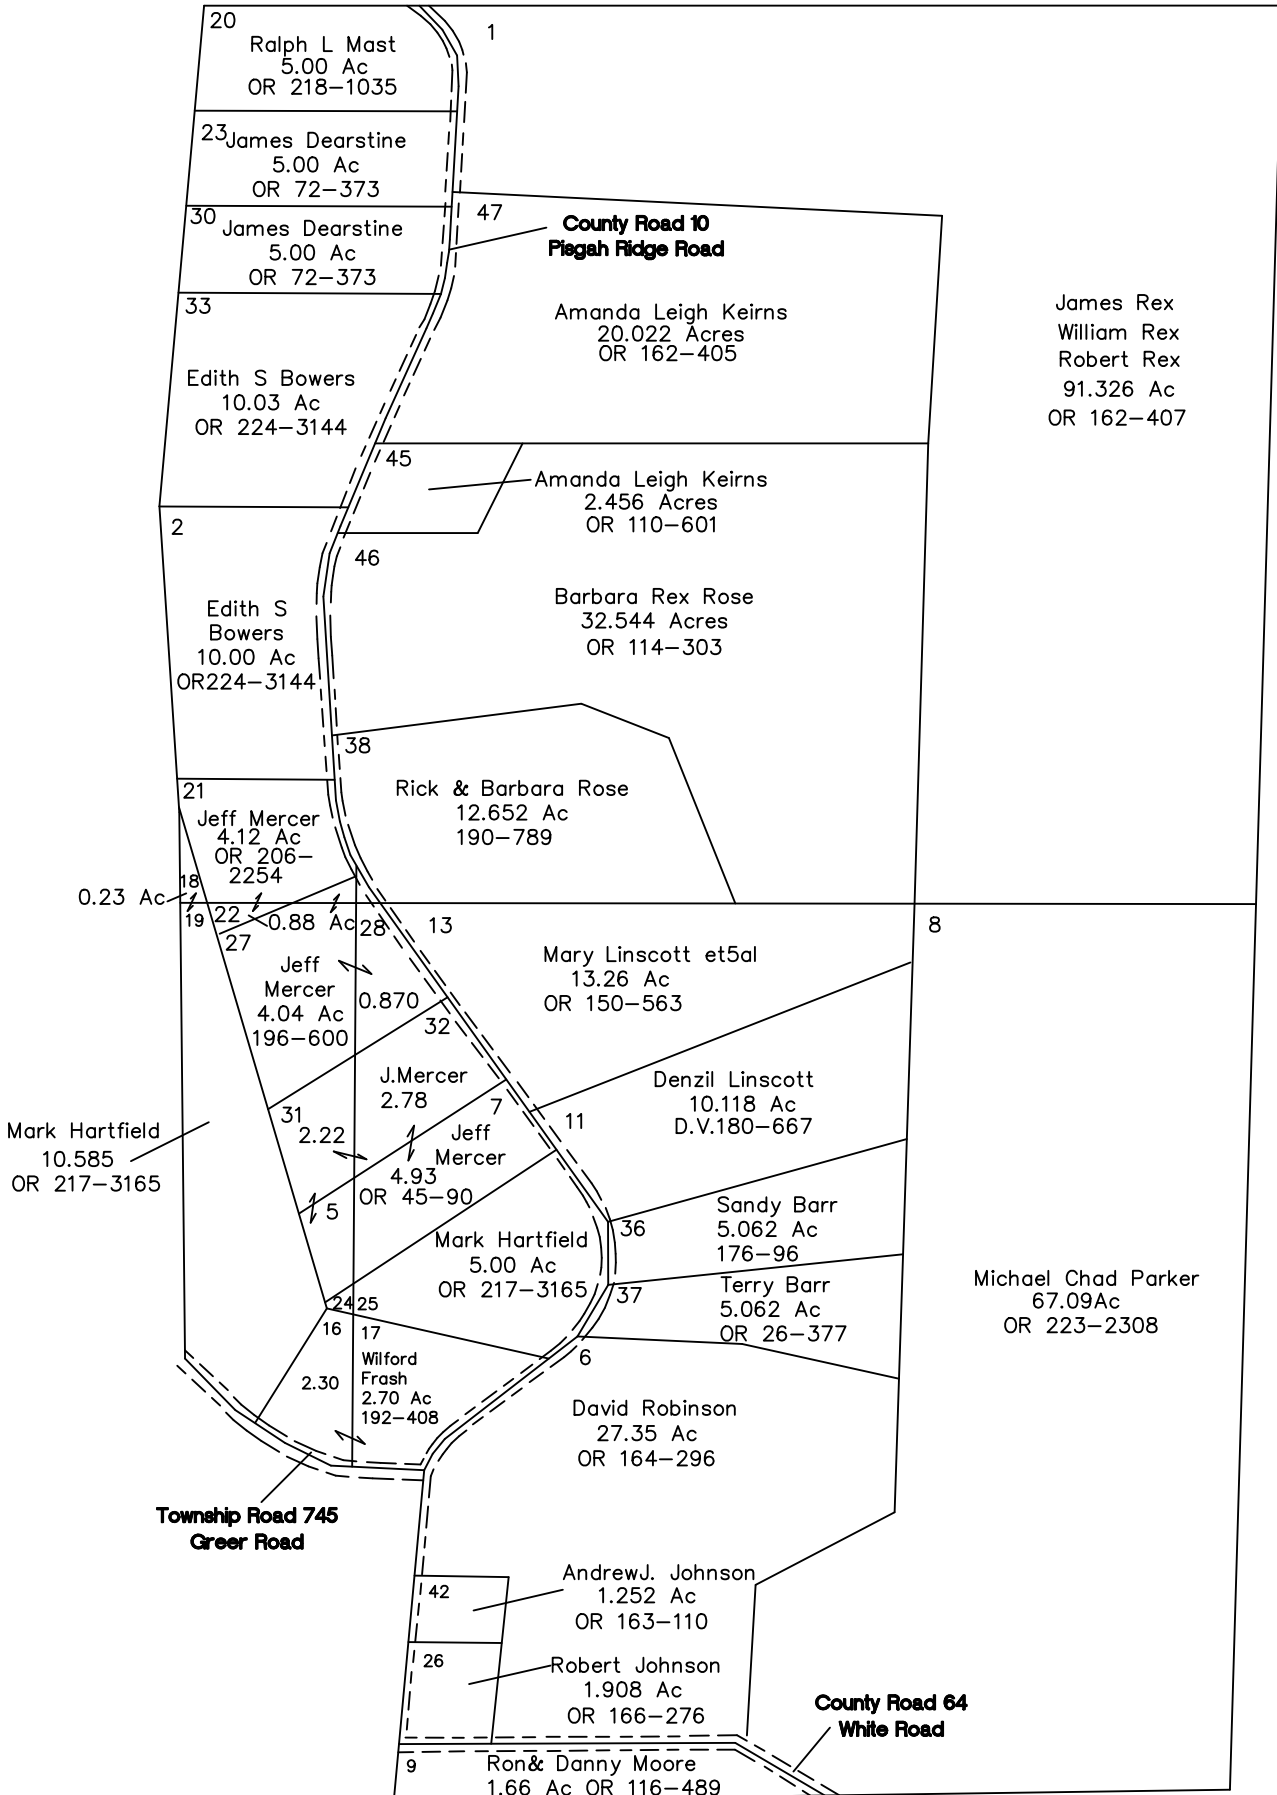

BLOOM TOWNSHIP

RANGE 12 TOWNSHIP 11 SECTION 4 EAST HALF

SCALE: 1" = 400'

James Rex
William Rex
Robert Rex
91.326 Ac
OR 162-407

Michael Chad Parker
67.09Ac
OR 223-2308