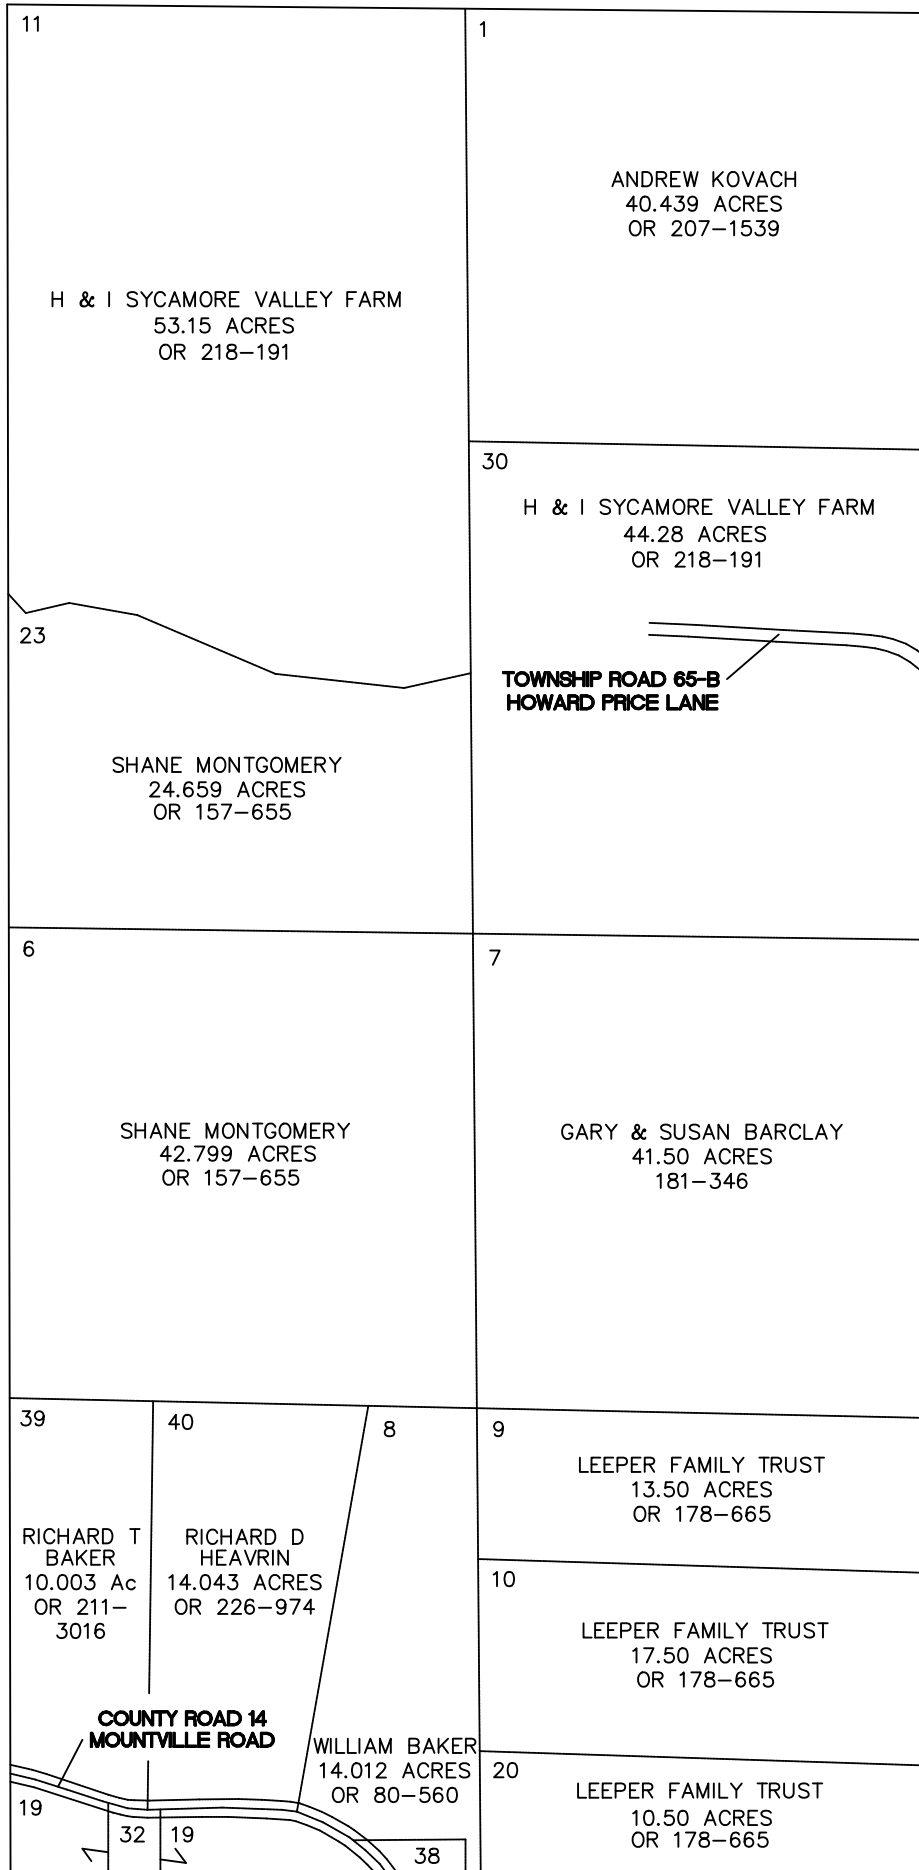

HOMER TOWNSHIP

RANGE 13 TOWNSHIP 7 SECTION 17 EAST HALF

SCALE: 1" = 400'

- 19 - JACK WELCH 2.87 ACRES OR 224-1466
- 32 - JAMES DAVIS 0.57 ACRES OR 192-773
- 38 - HOMER TWP. TRUSTEES 0.646 ACRES 179-536(MOUNTVILLE CEMETERY)