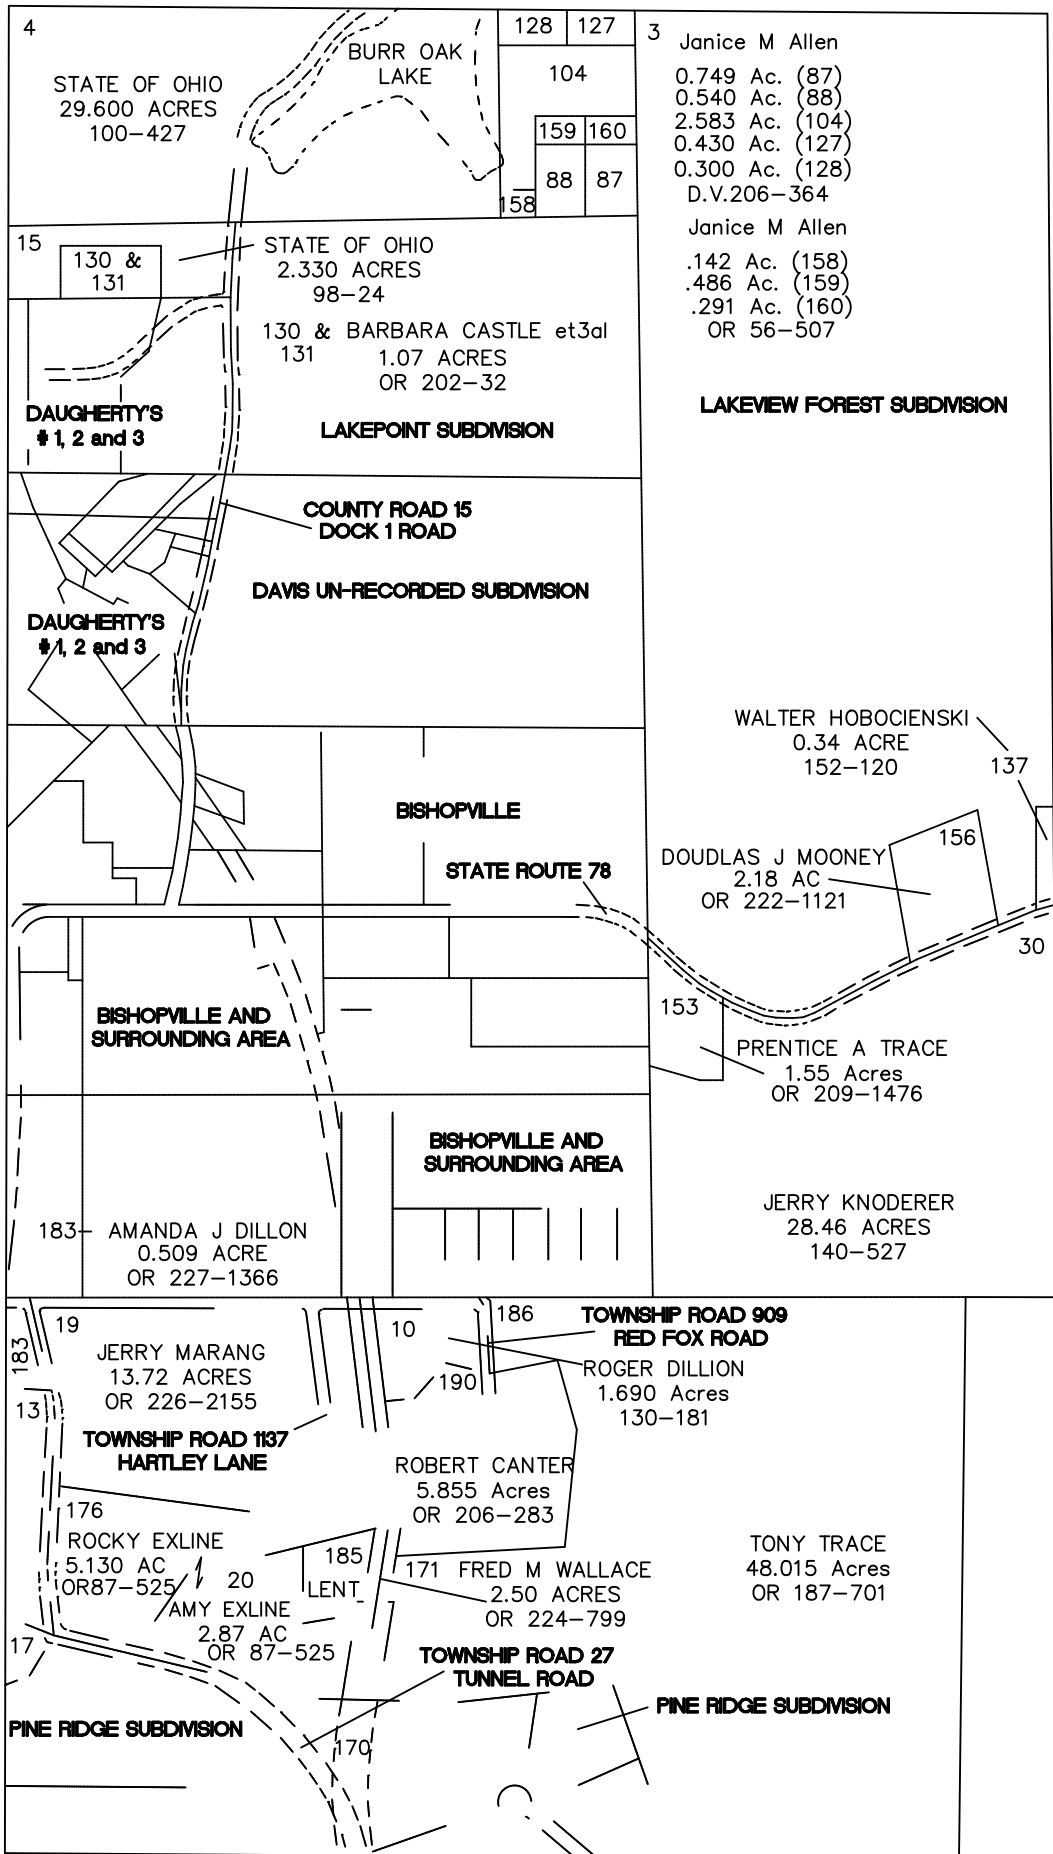

HOMER TOWNSHIP

RANGE 13 TOWNSHIP 7 SECTION 34 WEST HALF

SCALE: 1" = 400'

- 13 - MARVIN SHAMHART 1.741 ACRE OR 10-695
- 17 - GARY HUMPHREY 0.38 ACRE 204-212
- 170 - RANDY RILEY 1.13 ACRE OR 1-469
- 185 - BRIAN & FRANKIE LENT 1.002 ACRE OR 69-287