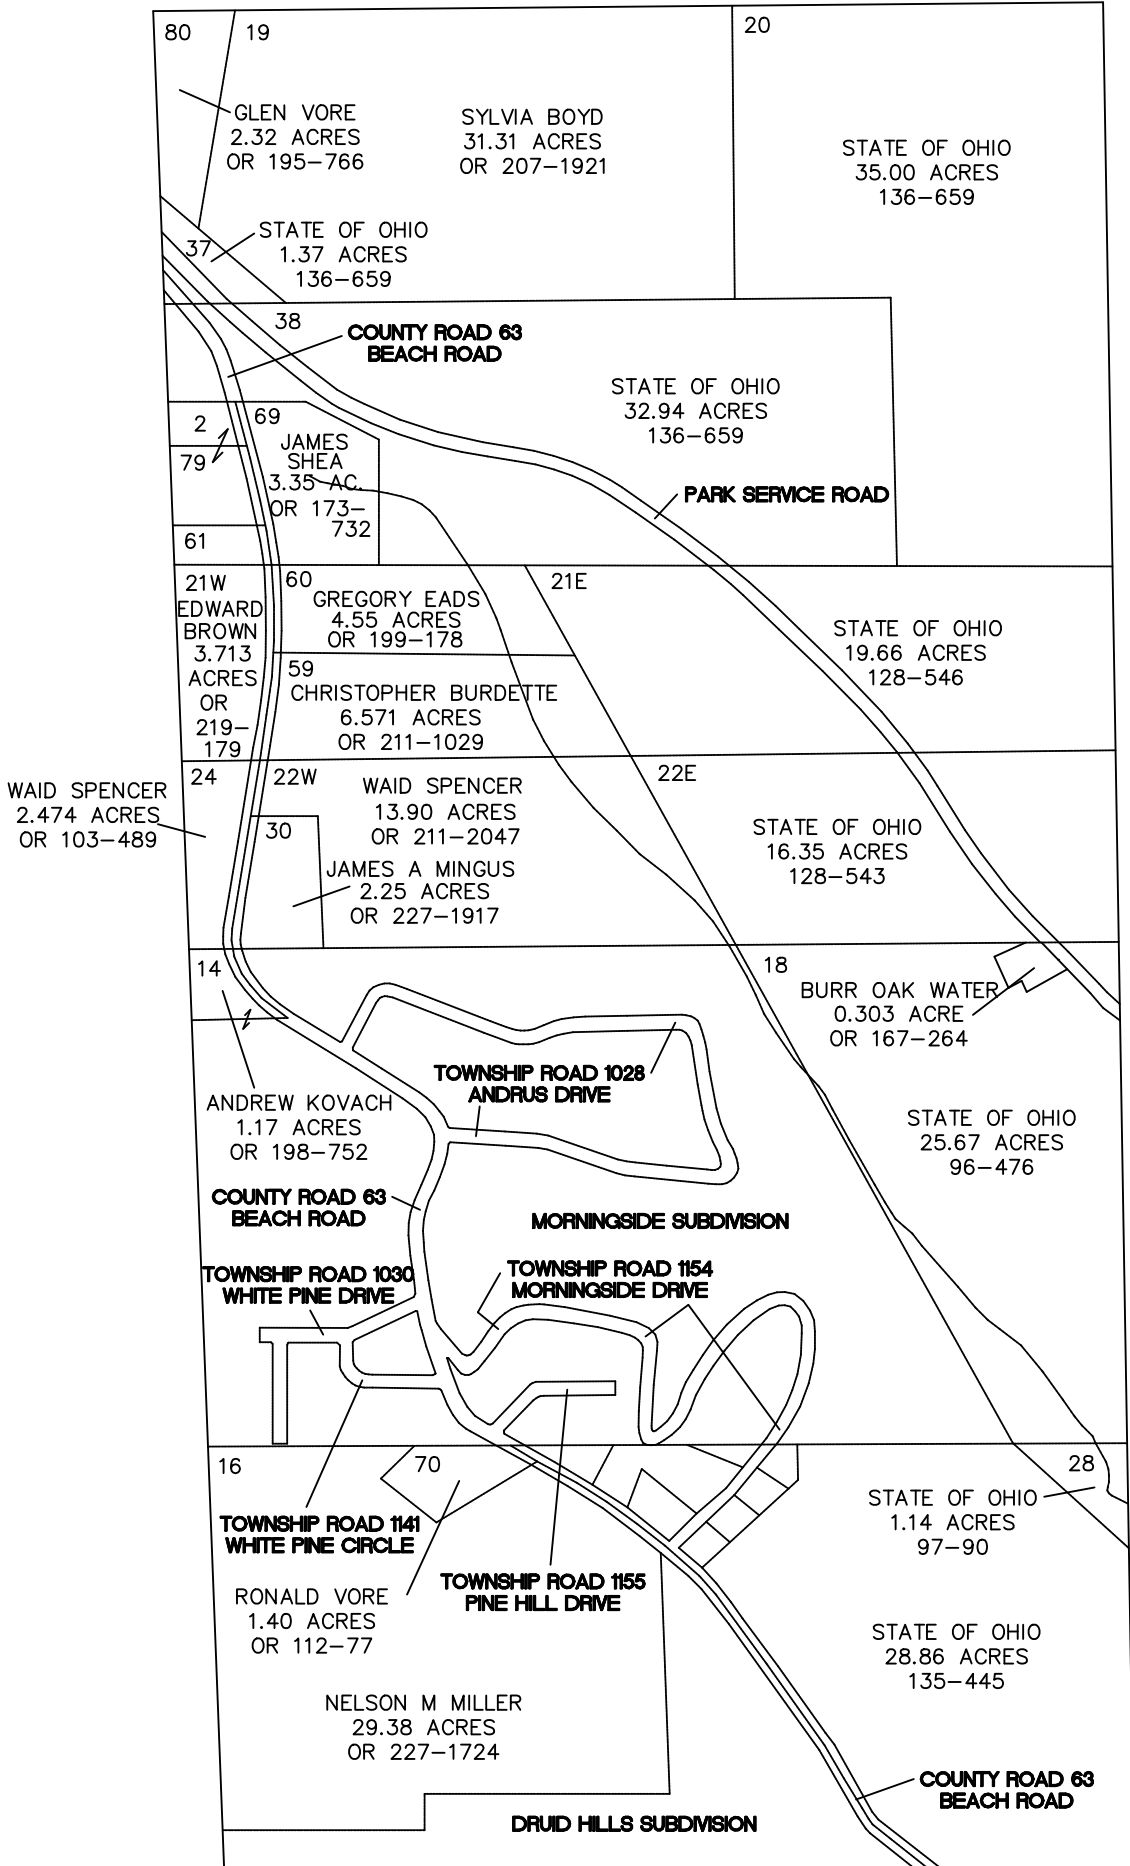

HOMER TOWNSHIP

RANGE 13 TOWNSHIP 7 SECTION 36 WEST HALF

SCALE: 1" = 400'

- 2 - BENJAMIN C EGELHOFF 0.799 ACRES OR 222-1960
- 61 - CALVIN E WISER 0.750 ACRE OR 222-3215
- 79 - BENJAMIN C EGELHOFF 1.501 ACRE OR 222-1960
- 30 - JAMES MINGUS 2.25 AC. OR 133-100