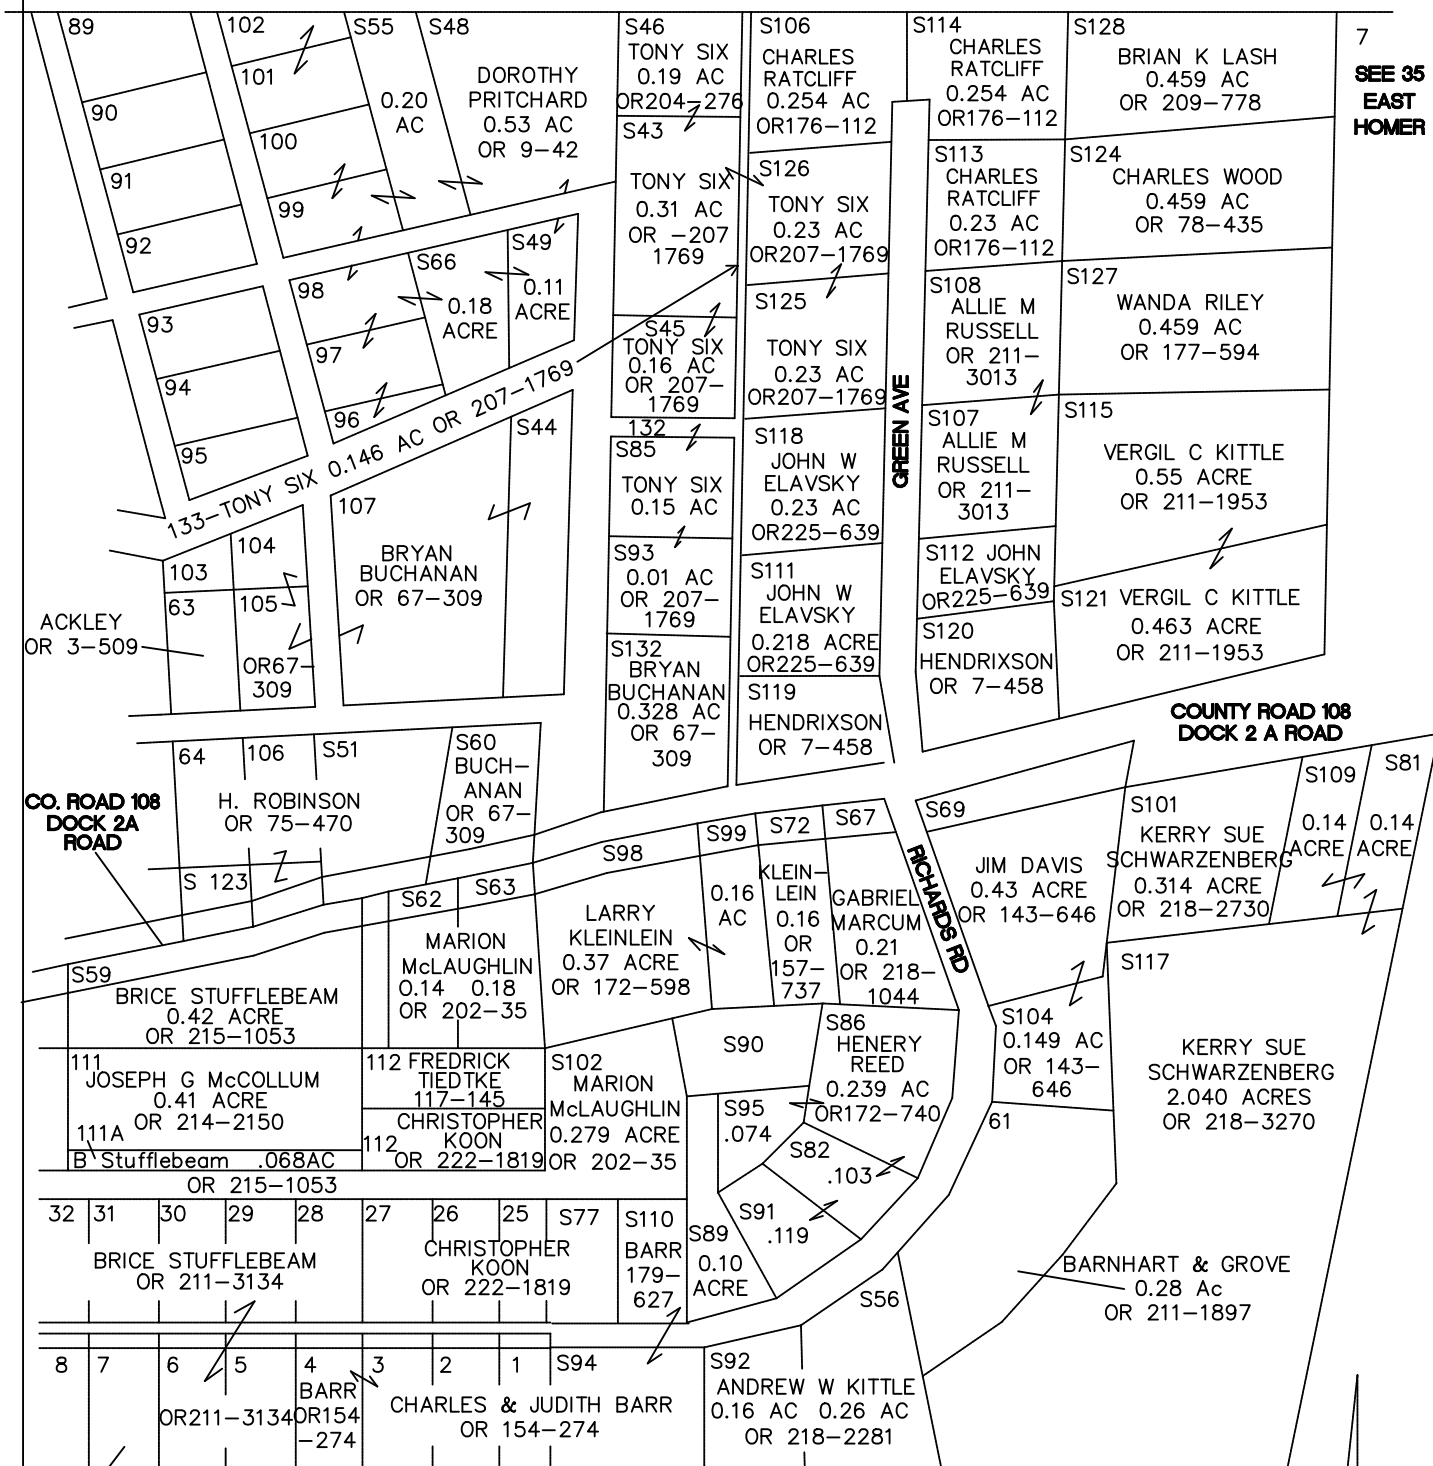

HOMER TOWNSHIP

RANGE 13 TOWNSHIP 7 SECTION 35

KITTLE PINE FRONT SUBDIVISION B

SCALE: 1 INCH = 100 FEET

7
**SEE 35
EAST
HOMER**

DOUGLAS
McGRATH
OR 216-2953

LOTS

OWNER

DEED

89,90 WILLIAM OOTEN
 91,92 KIRSTEN R CHRZAN
 93,94 G. CHRISTENSON & K. MOORE
 95 CLYDE BARNHART
 96-98 DOROTHY PRITCHARD
 99,100 DOROTHY PRITCHARD
 101,102 WARD & JEANNINE WEBER
 103 JERRY ACKLEY
 132 TONY SIX 0.103 AC.
 SD S89 CHARLES V BARR
 SD S 90 MICHAEL A CLARK 0.133 AC

OR 76-514
 OR 227-2473
 164-187
 OR 206-986
 OR 206-1783
 OR 15-726, OR 9-42
 146-543
 OR 3-509
 OR 204-276
 OR 225-186
 OR 218-1688