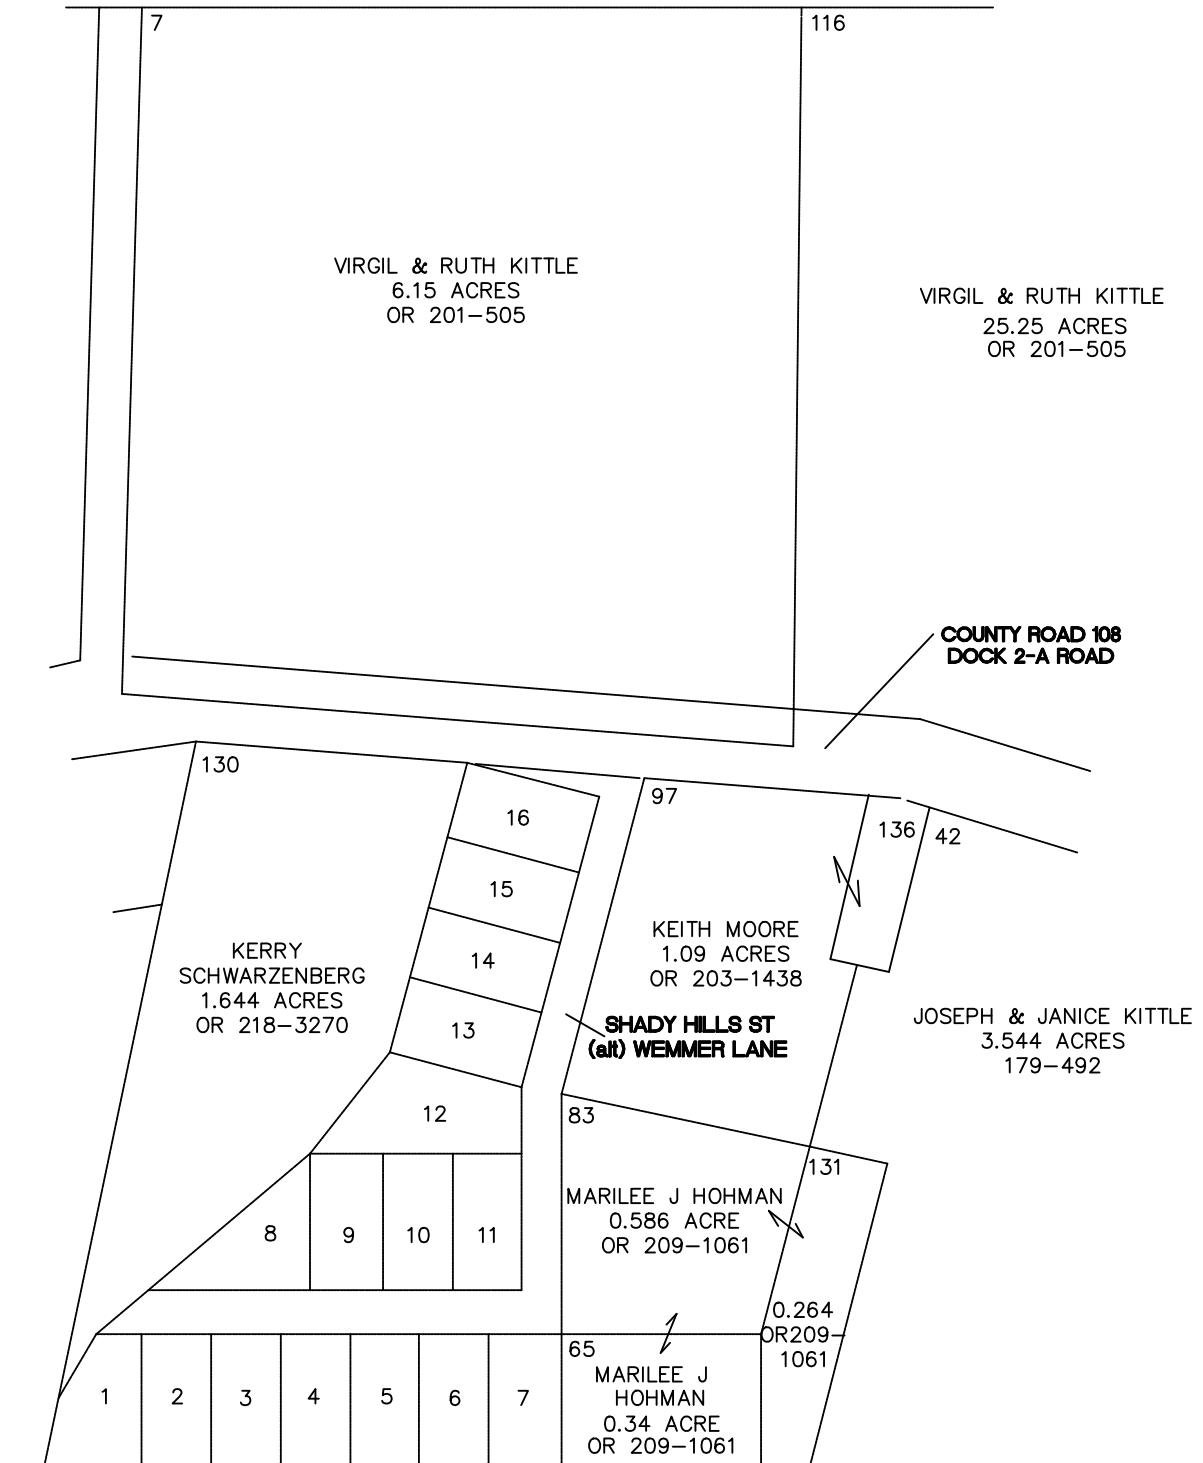

HOMER TOWNSHIP

RANGE 13 TOWNSHIP 7 SECTION 35
SHADY HILLS SUBDIVISION AND SURROUNDING AREA

SCALE: 1 INCH = 100 FEET

<u>LOT</u>	<u>OWNER</u>	<u>DEED</u>
1,2	WILLIAM F GILCREST	OR 212-2892
3,4	WILLIAM F GILCREST	OR 219-1142
5	GREGORY HAMILTON	OR 101-728
6	JEFF WAUKE	OR 88-185
7	LARRY DAVIS	OR 204-2870
8,9,10,11	WILLIAM F GILCREST	OR 219-1142
12,13	MICHAEL DAVIS et2al	OR 120-480
14,15,16	HERBERT RUESCHER	OR 138-315
136-97	KEITH MOORE 0.692 Ac.	OR 191-233