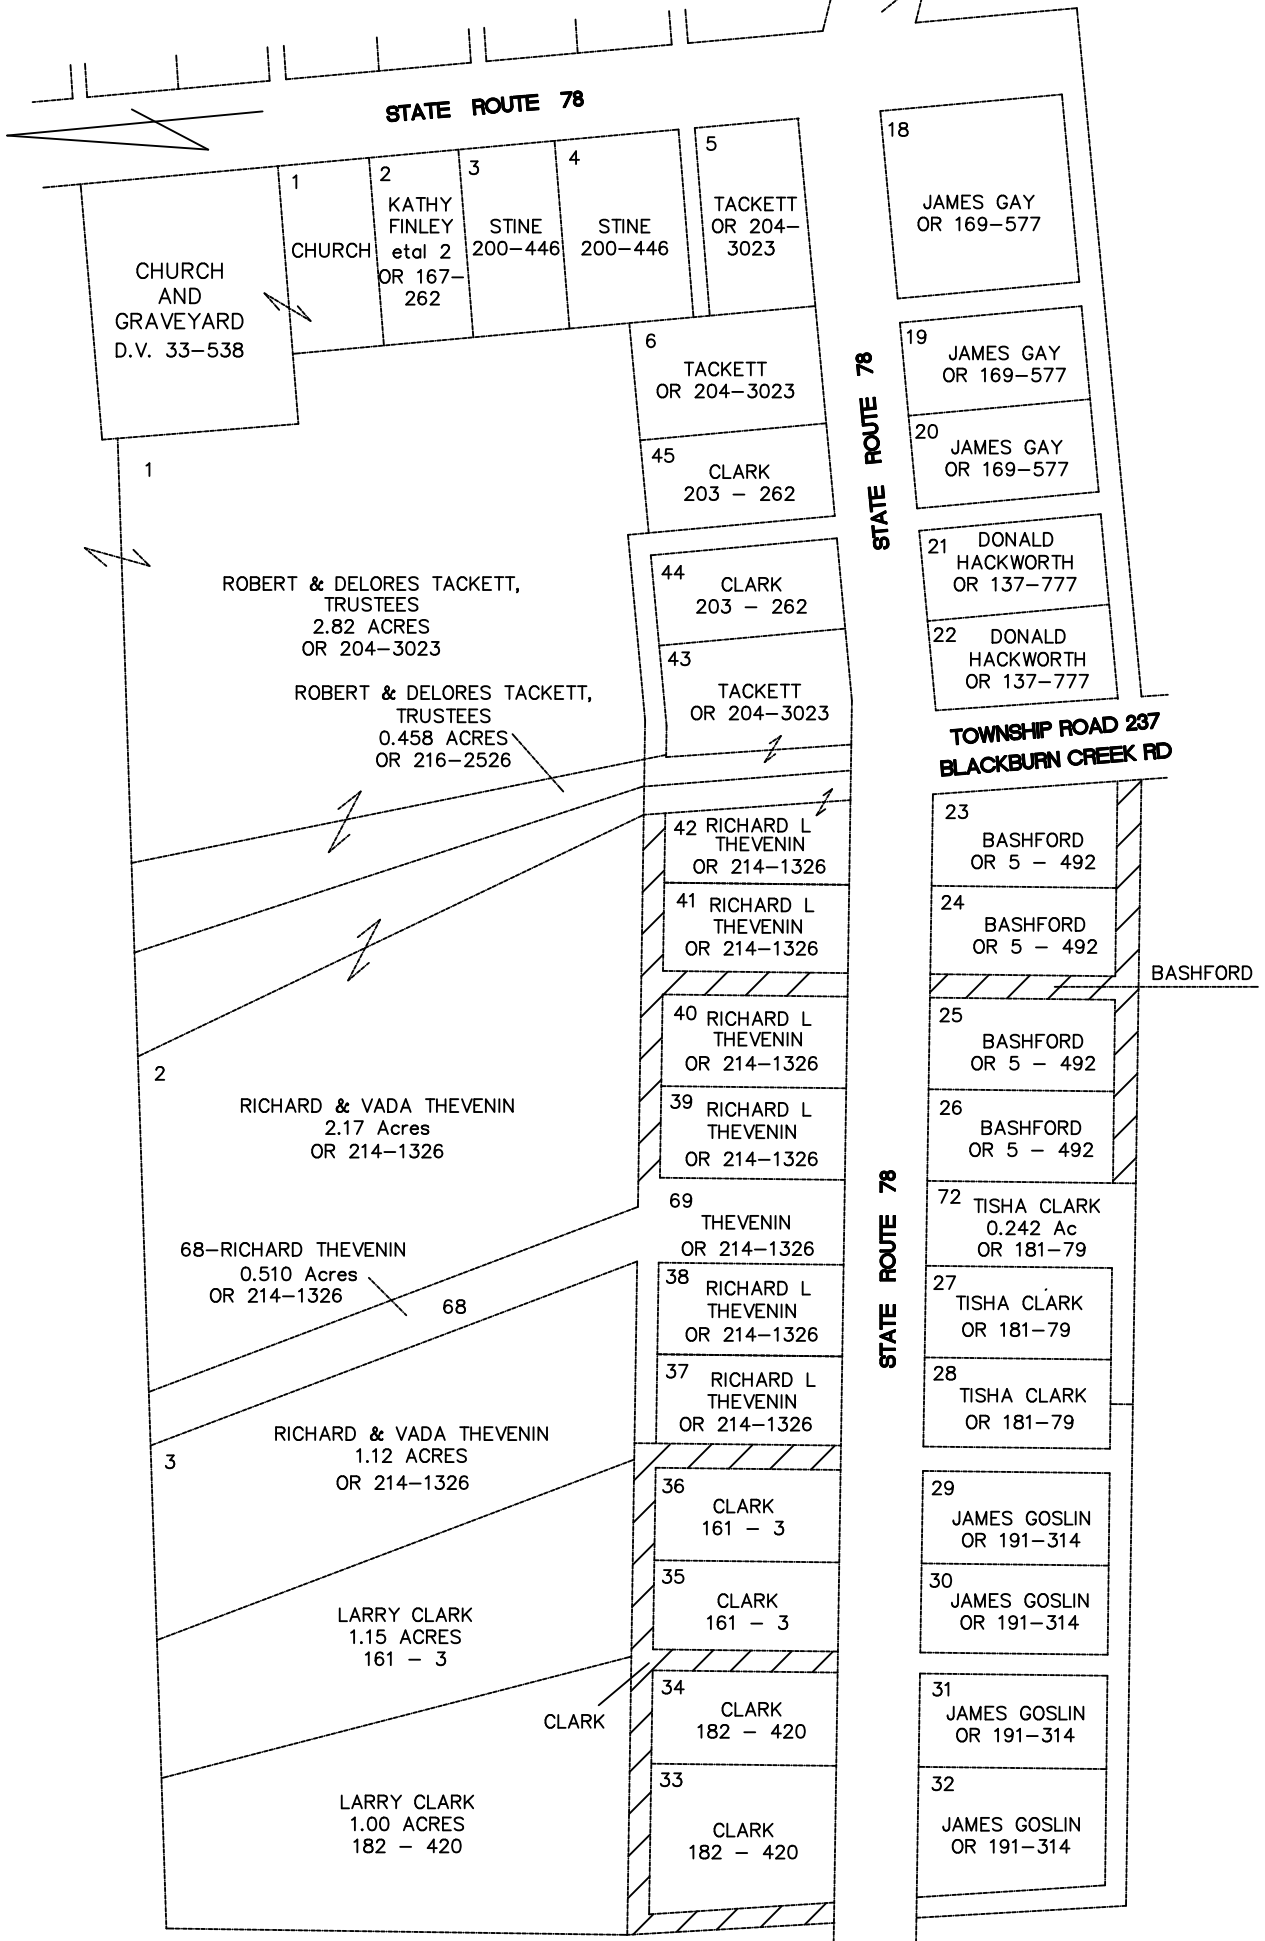

MANCHESTER TOWNSHIP

RANGE 10 TOWNSHIP 7 SECTION 29 EAST TOWN PLAT OF REINERSVILLE

Plat Book "A" Page 197

SCALE: 1 INCH = 100 FEET

TOWNSHIP 951
REINERSVILLE ROAD

SEE REINERSVILLE # 2

STATE ROUTE 78

1 CHURCH AND GRAVEYARD D.V. 33-538

2 KATHY FINLEY etal 2 OR 167-262

3 STINE 200-446

4 STINE 200-446

5 TACKETT OR 204-3023

1 ROBERT & DELORES TACKETT, TRUSTEES 2.82 ACRES OR 204-3023

ROBERT & DELORES TACKETT, TRUSTEES 0.458 ACRES OR 216-2526

6 TACKETT OR 204-3023

45 CLARK 203 - 262

44 CLARK 203 - 262

43 TACKETT OR 204-3023

2 RICHARD & VADA THEVENIN 2.17 Acres OR 214-1326

68-RICHARD THEVENIN 0.510 Acres OR 214-1326

68

42 RICHARD L THEVENIN OR 214-1326

CLARK

LARRY CLARK 1.00 ACRES 182 - 420

38 RICHARD L THEVENIN OR 214-1326

37 RICHARD L THEVENIN OR 214-1326

36 CLARK 161 - 3

35 CLARK 161 - 3

34 CLARK 182 - 420

33 CLARK 182 - 420