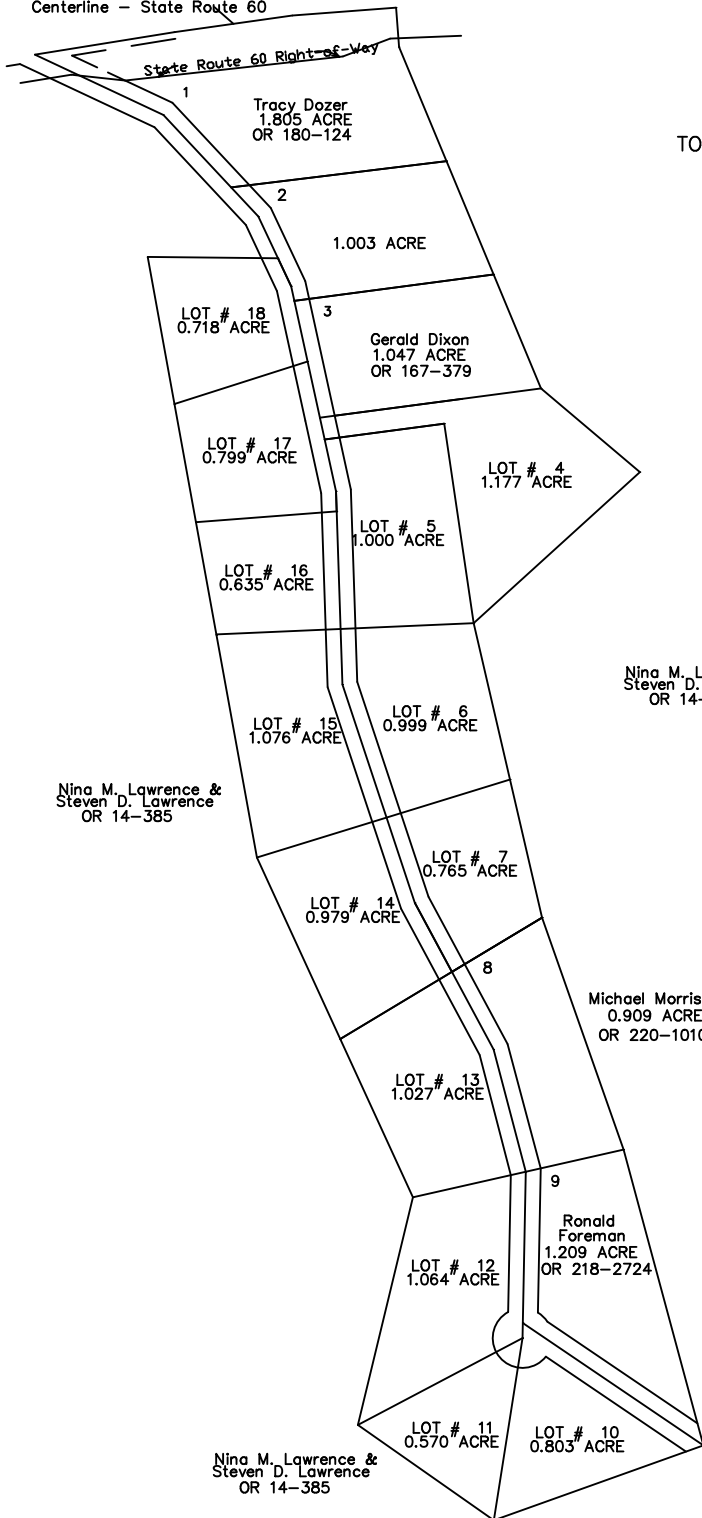

Centerline - State Route 60

State Route 60 Right-of-Way

# HONEYSUCKLE MEADOWS

BEING 15.531 ACRES LOCATED IN THE WEST HALF OF SECTION 7,  
TOWNSHIP 10, RANGE 11, MEIGSVILLE TOWNSHIP, MORGAN COUNTY, OHIO.

Nina M. Lawrence &  
Steven D. Lawrence  
OR 14-385

Nina M. Lawrence &  
Steven D. Lawrence  
OR 14-385

Michael Morrison  
0.909 ACRE  
OR 220-1010

Ronald  
Foreman  
1.209 ACRE  
OR 218-2724

Nina M. Lawrence &  
Steven D. Lawrence  
OR 14-385