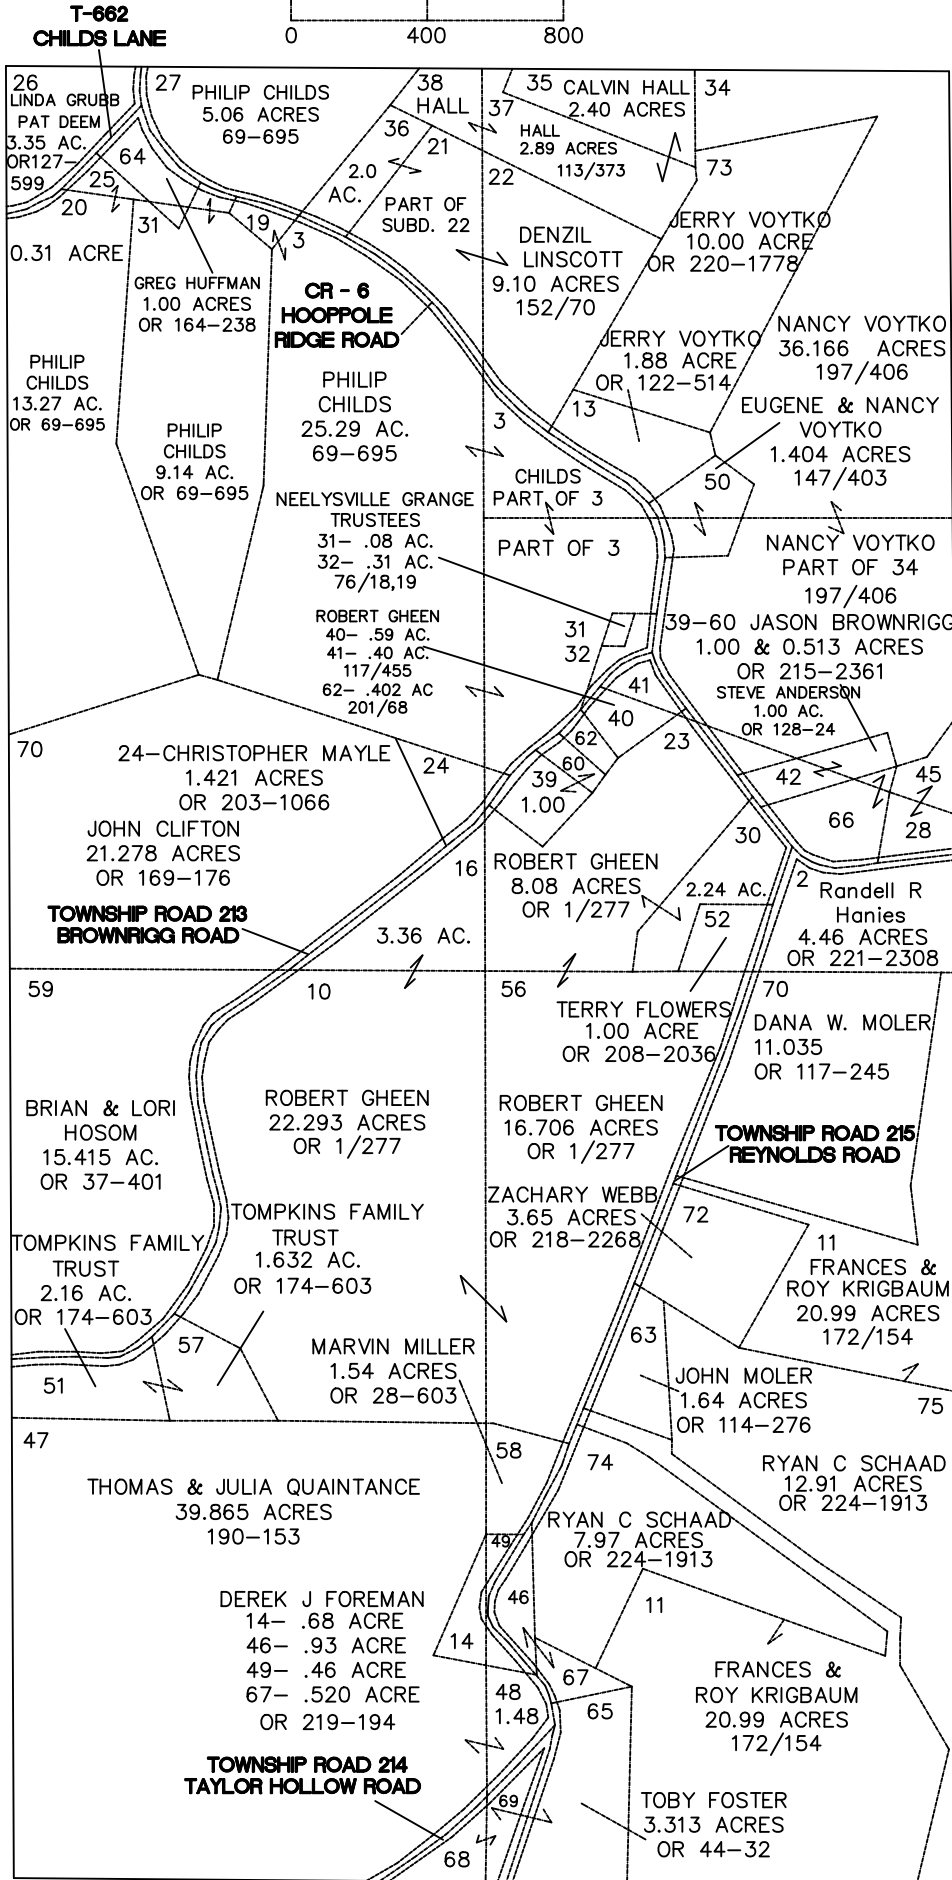

# MEIGSVILLE TOWNSHIP

RANGE 11 TOWNSHIP 10 SECTION 20 EAST HALF

SCALE: 1" = 400'

- 28,45- MICHAEL D. WRIGHT 1.673 ACRES OR 163-625
- 66- NATHAN MCCUNE 1.837 ACRES OR 52-168
- 68- TOBY & KIM FOSTER .955 ACRES OR 56-648
- 69- TOBY & KIM FOSTER 1.072 ACRES OR 56-648