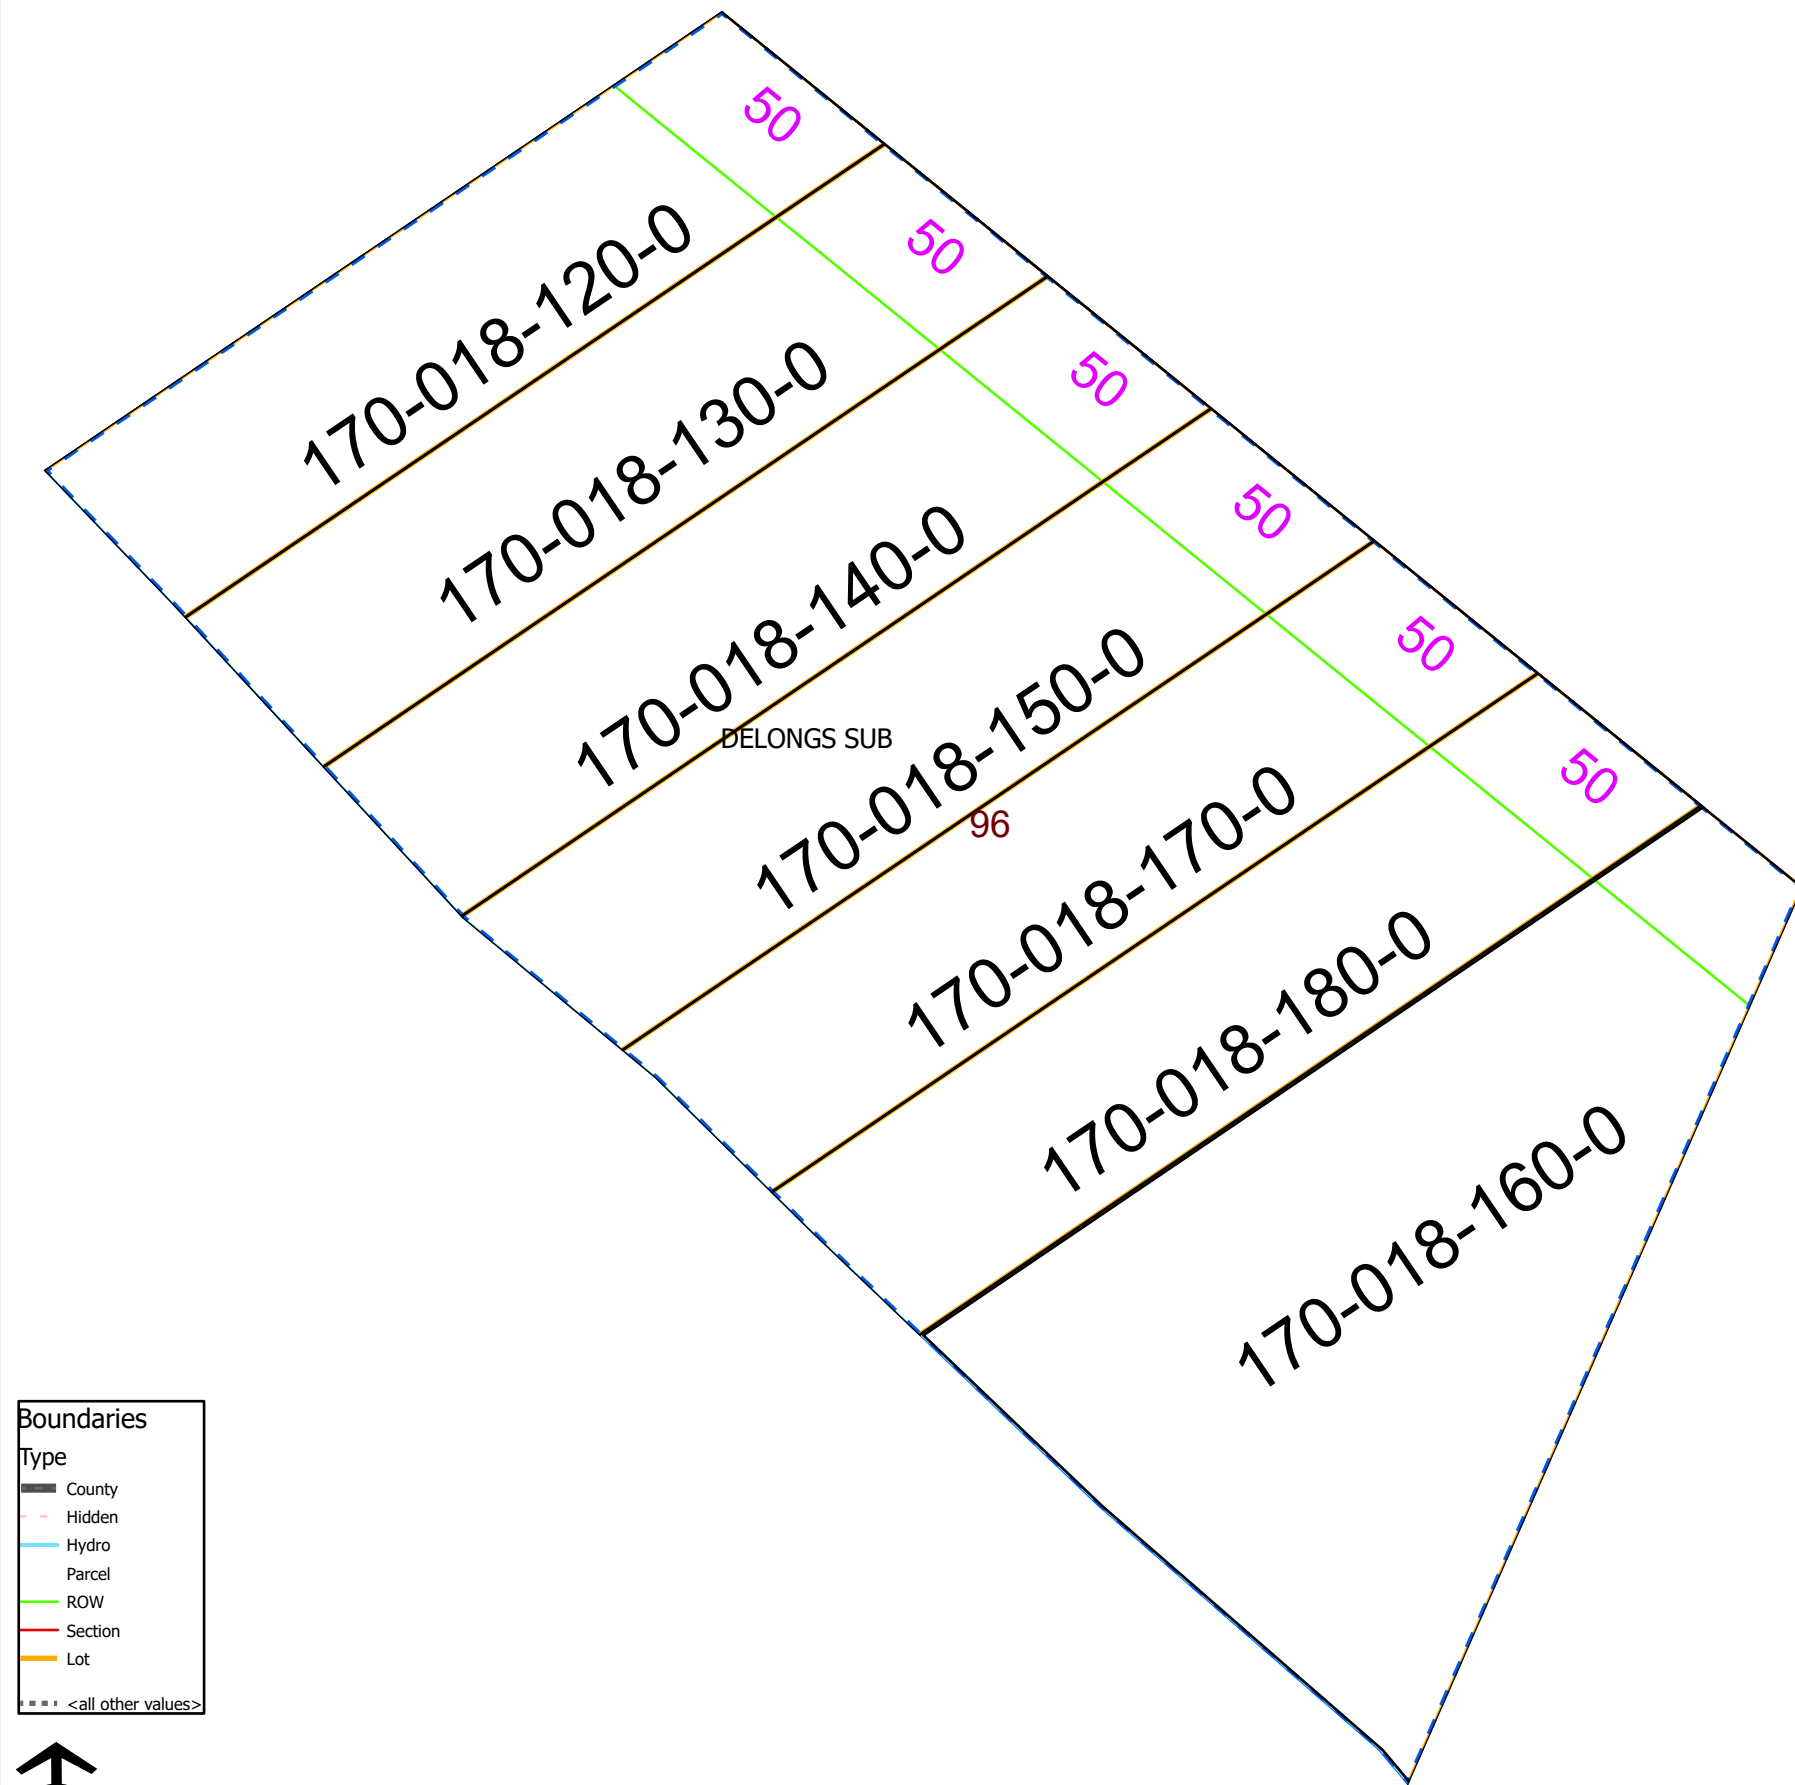

MORGAN COUNTY, OHIO

DELONGS SUB  
WINDSOR TWP, R-11, T-8, LOT 96

PIN	Owner	LegalDescr	VOL	PAGE	Acres
170-018-180-0	MCMANNIS GUY WAYNE	DELONG'S SD IN LOT	OR232	942	0
170-018-170-0	MCMANNIS GUY WAYNE	DELONG'S SD IN LOT	OR232	942	0
170-018-160-0	POWELL KENNETH LEE ET4AL	DELONG'S SD IN LOT	OR11	701	0
170-018-150-0	WALLACE RONALD F & JUDY S	DELONG'S SD	OR155	721	0
170-018-140-0	WALLACE RONALD F & JUDY S	DELONG'S SD	OR155	721	0
170-018-130-0	WALLACE RONALD F & JUDY S	DELONG'S SD	OR155	721	0
170-018-120-0	WALLACE RONALD F & JUDY S	DELONG'S SD	OR155	721	0

Boundaries

Type

- County
- Hidden
- Hydro
- Parcel
- ROW
- Section
- Lot
- <all other values>

08/10/2020