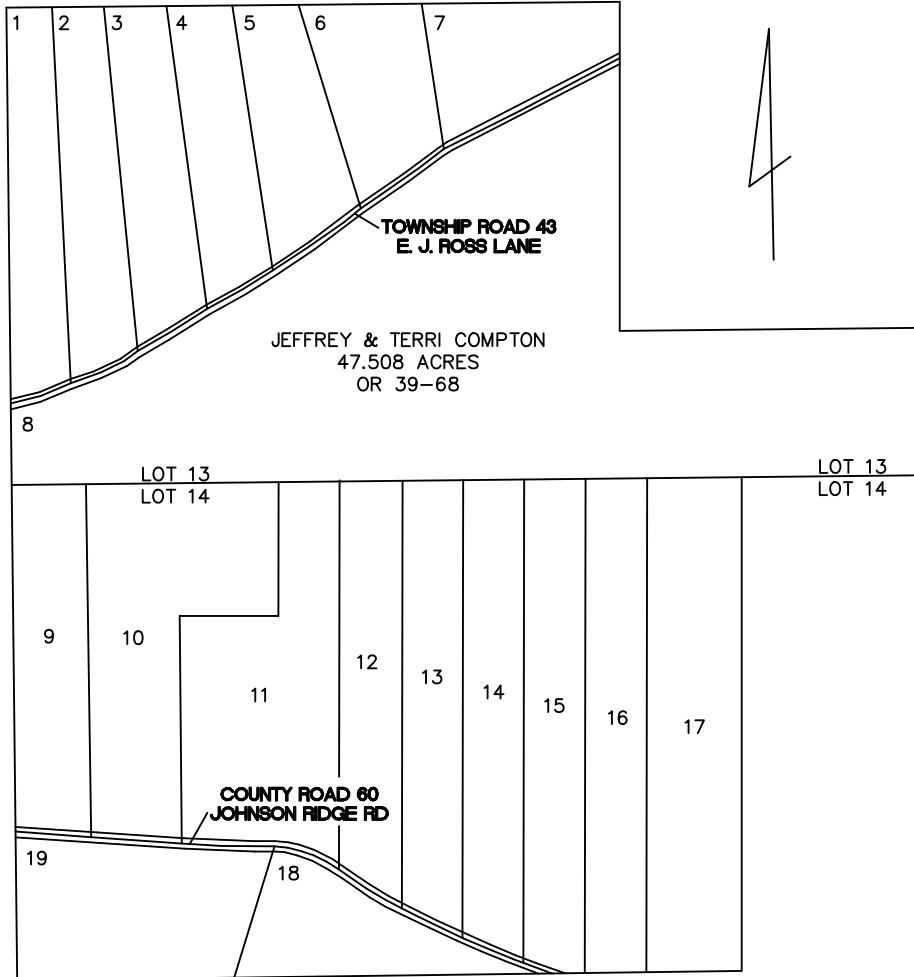

WINDSOR TOWNSHIP

RANGE 11 TOWNSHIP 8 LOTS 13 & 14

STOCKPORT ACRES PHASE 1

SCALE: 1 INCH = 400 FEET

1- DENNIS R STIERS	5.100 ACRES	OR 226-1009
2- CHARLES & LOTTIE NEVILLE	5.600 ACRES	OR 56-796
3- DARRELL COX	5.500 ACRES	OR 203-1683
4- DARRELL COX	5.010 ACRES	OR 203-1685
5- DARLENE A NYE	5.010 ACRES	OR 216-2543
6- DARRELL COX	5.010 ACRES	OR 203-3330
7- CHARLENE MCGREW	5.007 ACRES	OR 202-3283
8- JEFFREY & TERI COMPTON	47.51 ACRES	OR 39-68
9- JEFFREY & TERI COMPTON	6.577 ACRES	OR 48-443
10- JEFFREY & TERI COMPTON	11.10 ACRES	OR 48-443
11- CHRISTOPHER NICESWANGER	11.10 ACRES	OR 217-645
12- CHRISTOPHER NICESWANGER	6.350 ACRES	OR 217-645
13- CHRISTOPHER NICESWANGER	6.693 ACRES	OR 217-645
14- CHRISTOPHER NICESWANGER	7.086 ACRES	OR 217-645
15- CHRISTOPHER NICESWANGER	7.418 ACRES	OR 217-645
16- STEVE WALLACE	7.460 ACRES	OR 159-143
17- STEVE WALLACE	11.51 ACRES	OR 159-143
18- ALDEN SHEPARD	5.100 ACRES	OR 209-1750
19- ALDEN SHEPARD	8.013 ACRES	OR 209-1750