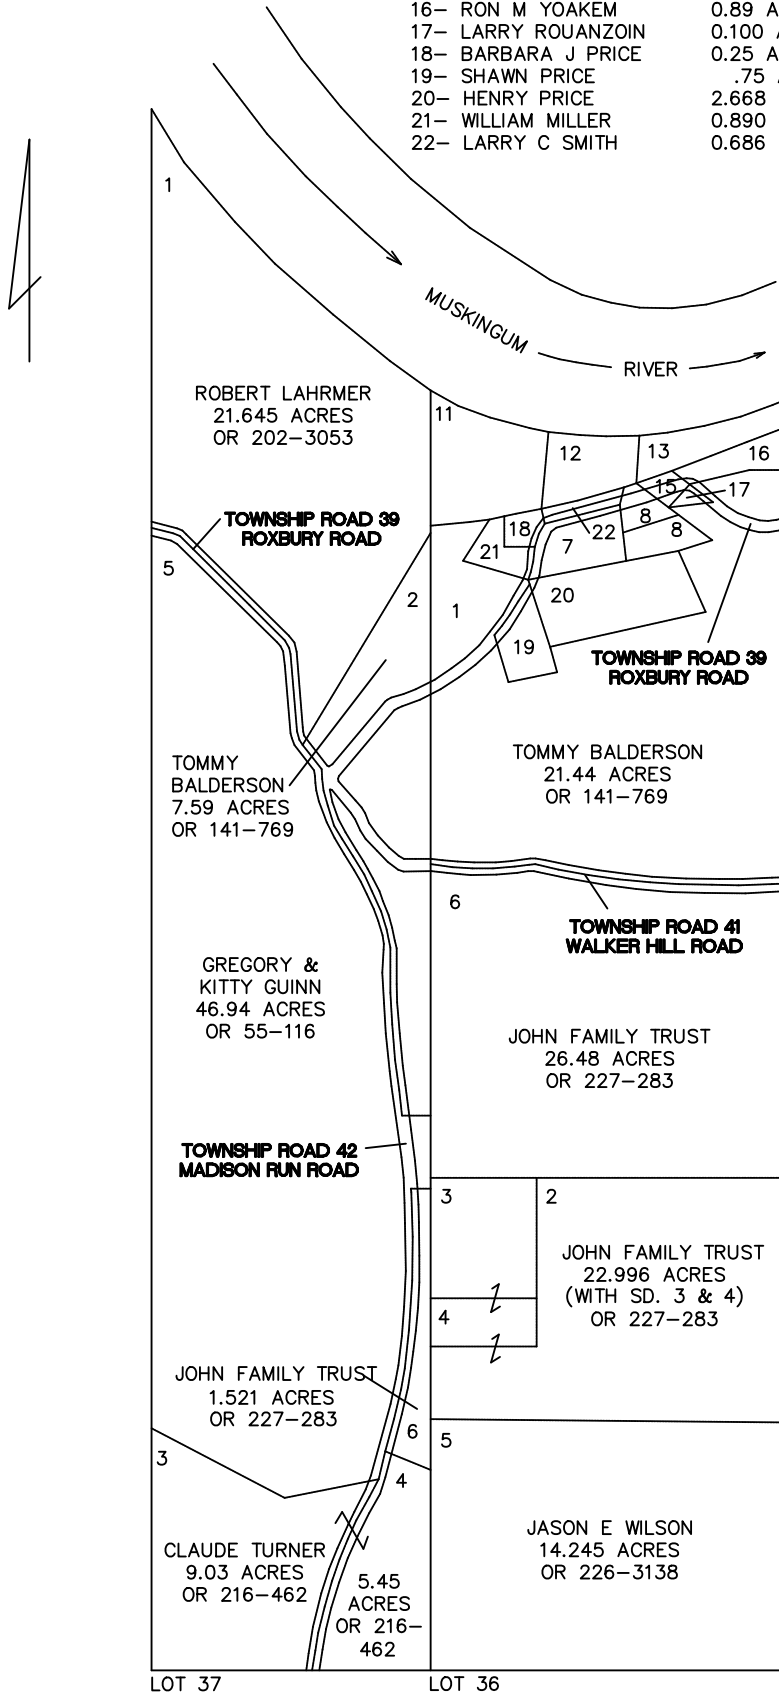

WINDSOR TOWNSHIP

RANGE 11 TOWNSHIP 8 LOTS 36 & 37

SCALE: 1 INCH = 400 FEET

7- HENRY PRICE	1.414 ACRES	OR 206-72
8- HENRY PRICE	0.5 ACRES	OR 206-72
8- BRYAN EUREKA	0.500 ACRES	196-492
11- BARBARA J PRICE	2.66 ACRES	OR 227-676
12- LARRY C SMITH	0.908 ACRES	OR 223-766
13- LARRY ROUANZOIN	1.000 ACRES	OR 70-719
15- LARRY ROUANZOIN	0.370 ACRES	OR 70-719
16- RON M YOAKEM	0.89 ACRES	OR 221-2677
17- LARRY ROUANZOIN	0.100 ACRES	OR 70-719
18- BARBARA J PRICE	0.25 ACRES	OR 227-676
19- SHAWN PRICE	.75 ACRES	OR 219-2485
20- HENRY PRICE	2.668 ACRES	OR 206-72
21- WILLIAM MILLER	0.890 ACRES	OR 153-415
22- LARRY C SMITH	0.686 ACRES	OR 223-766

LOT 37

LOT 36