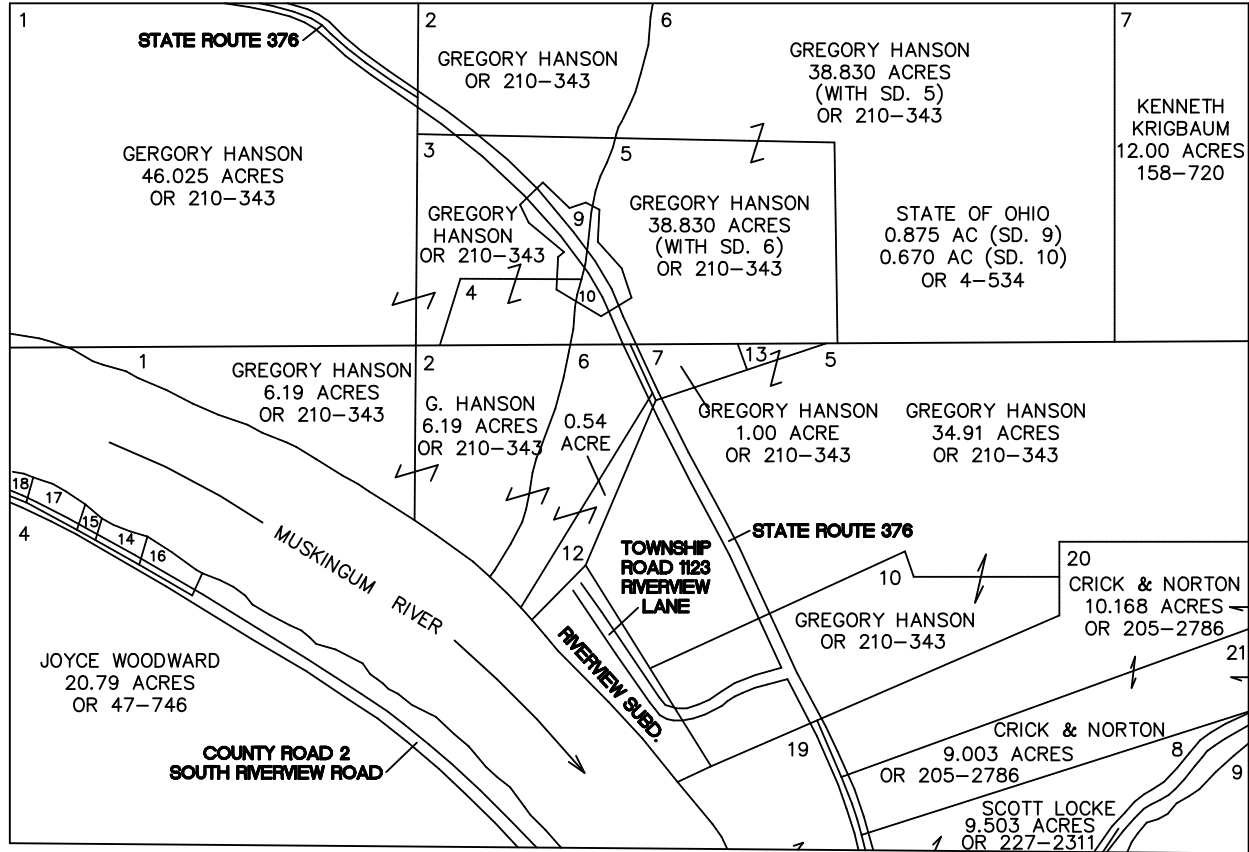

WINDSOR TOWNSHIP

RANGE 11 TOWNSHIP 8 LOTS 74 & 75

SCALE: 1 INCH = 400 FEET

LOT 74

LOT 75

9- BARRY FAMILY LIVING TRUST	0.75 ACRE	OR 92-579
14- DALE HELBER	0.46 ACRE	204-604
15- GLENDON HELBER	0.14 ACRE	OR 6-440
16- WESLEY KLINE	0.46 ACRE	OR 139-165
17- JOHN EDLINGER	0.46 ACRE	OR 138-468
18- GEORGE BUMGARDNER	0.10 ACRE	OR 134-490
19- JEREMY ADKINS et3al	5.614 AC	OR 224-2113