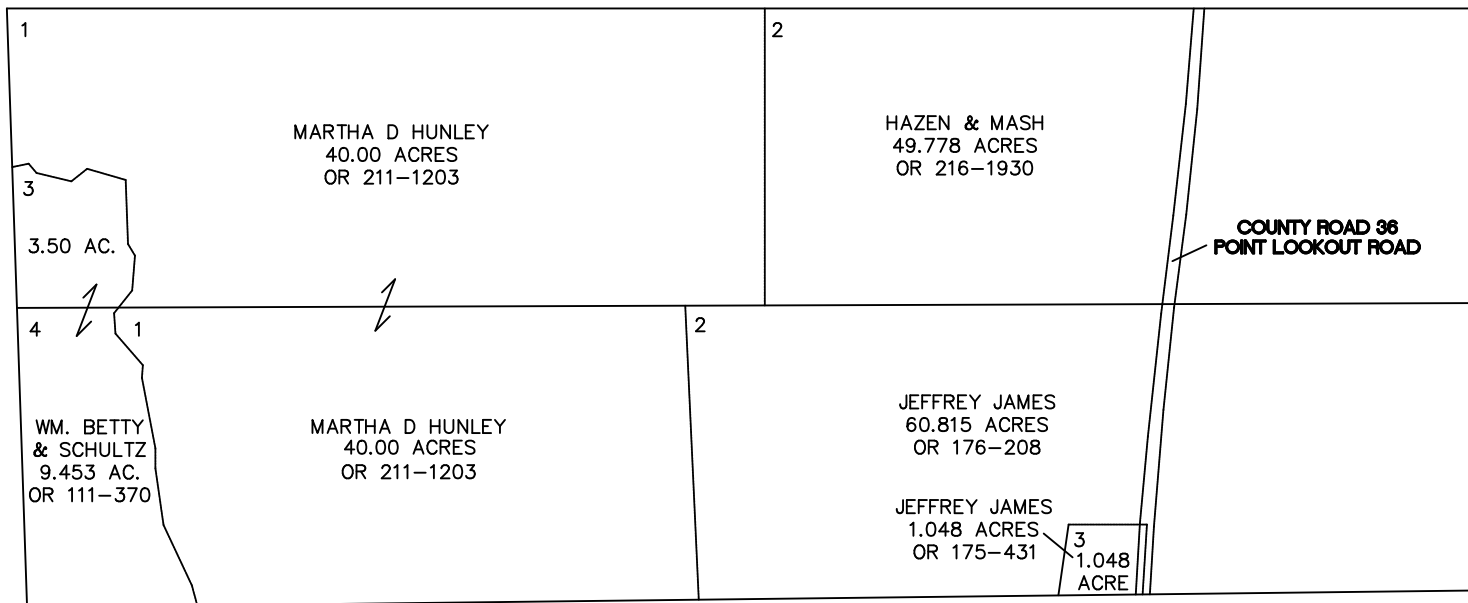

# WINDSOR TOWNSHIP

RANGE 11    TOWNSHIP 9    LOTS 9 & 10

SCALE: 1 INCH = 400 FEET

LOT 10

LOT 9