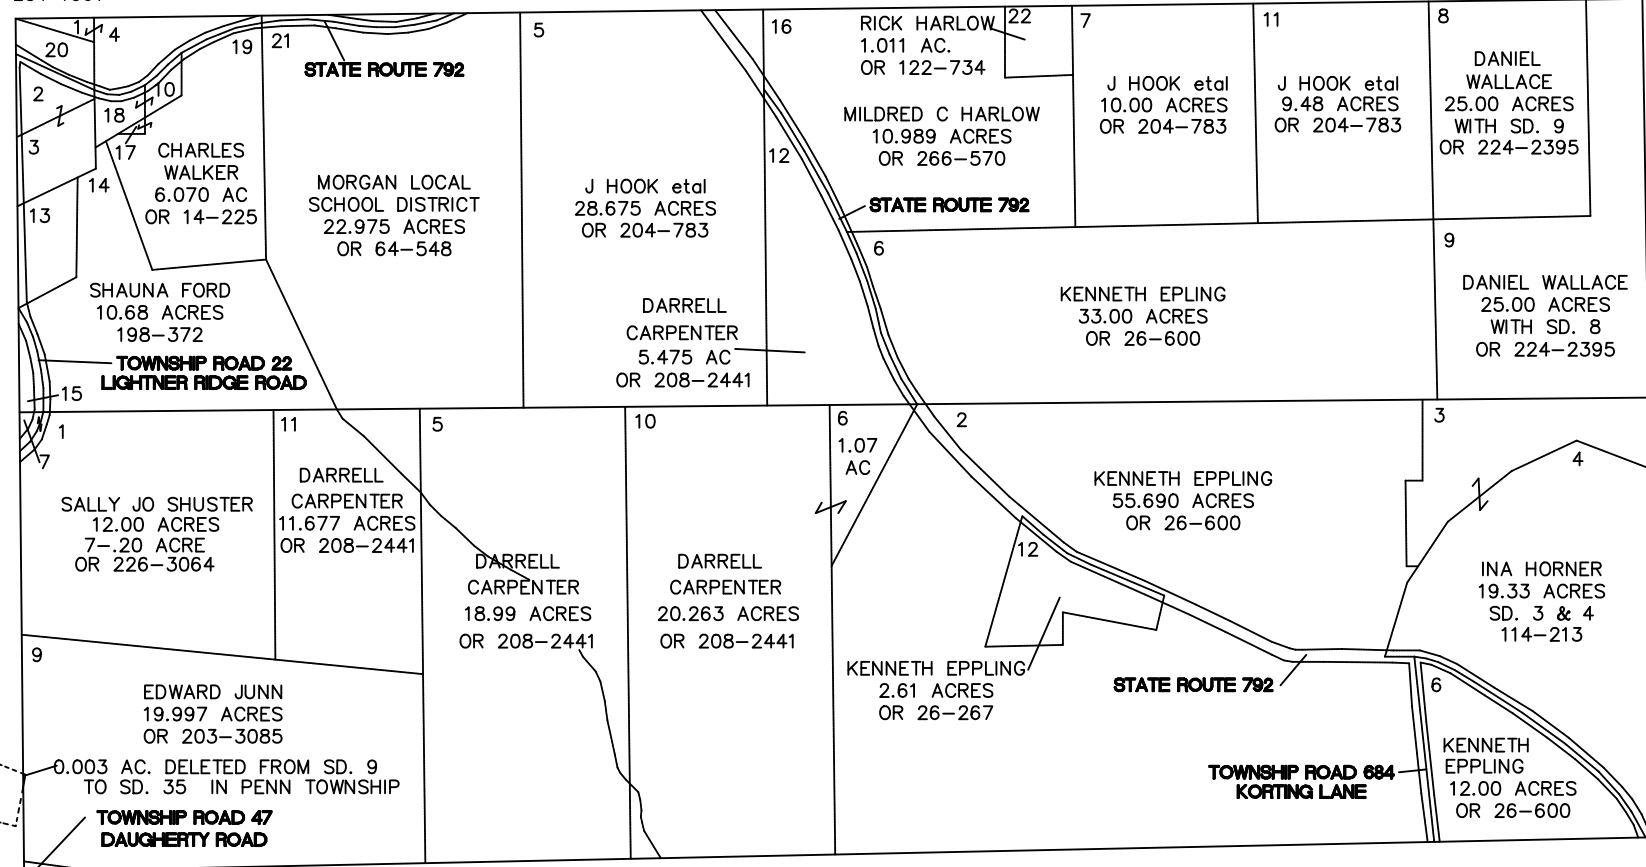

WINDSOR TOWNSHIP

RANGE 11 TOWNSHIP 9 LOTS 1061 & 1062

SCALE: 1 INCH = 400 FEET

LOT 1061

LOT 1062

LOT 1061

1,4 -	ROBERT BENNETT	2.107 ACRE	OR 204-549
2,3 -	ROBERT McGREW	2.90 ACRE	OR 204-2841
13 -	SUSAN COCHRAN	1.50 ACRE	OR 71-287
15 -	EDWARD KEFFER	0.42 ACRE	204-434
18 -	CHARLES WALKER	0.75 ACRE	OR 14-225
20 -	ROGER DOTSON	0.77 ACRE	OR 18-653