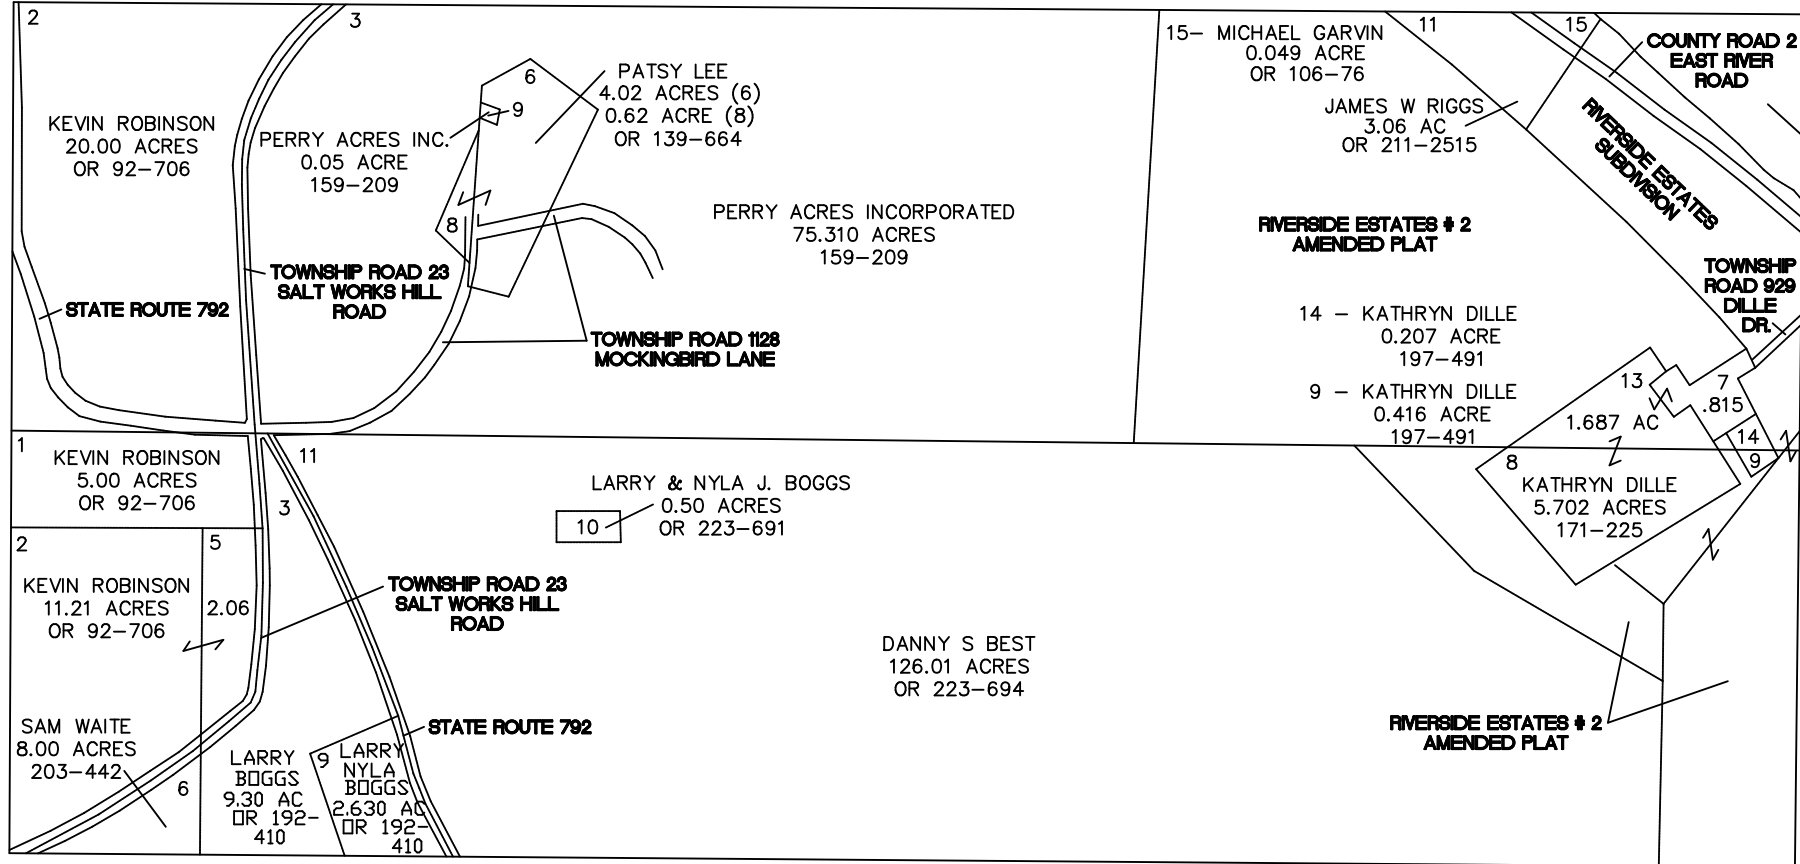

# WINDSOR TOWNSHIP

RANGE 11 TOWNSHIP 8 & 9 LOTS 1109 & 1110

SCALE: 1 INCH = 400 FEET

LOT 1109

LOT 1110