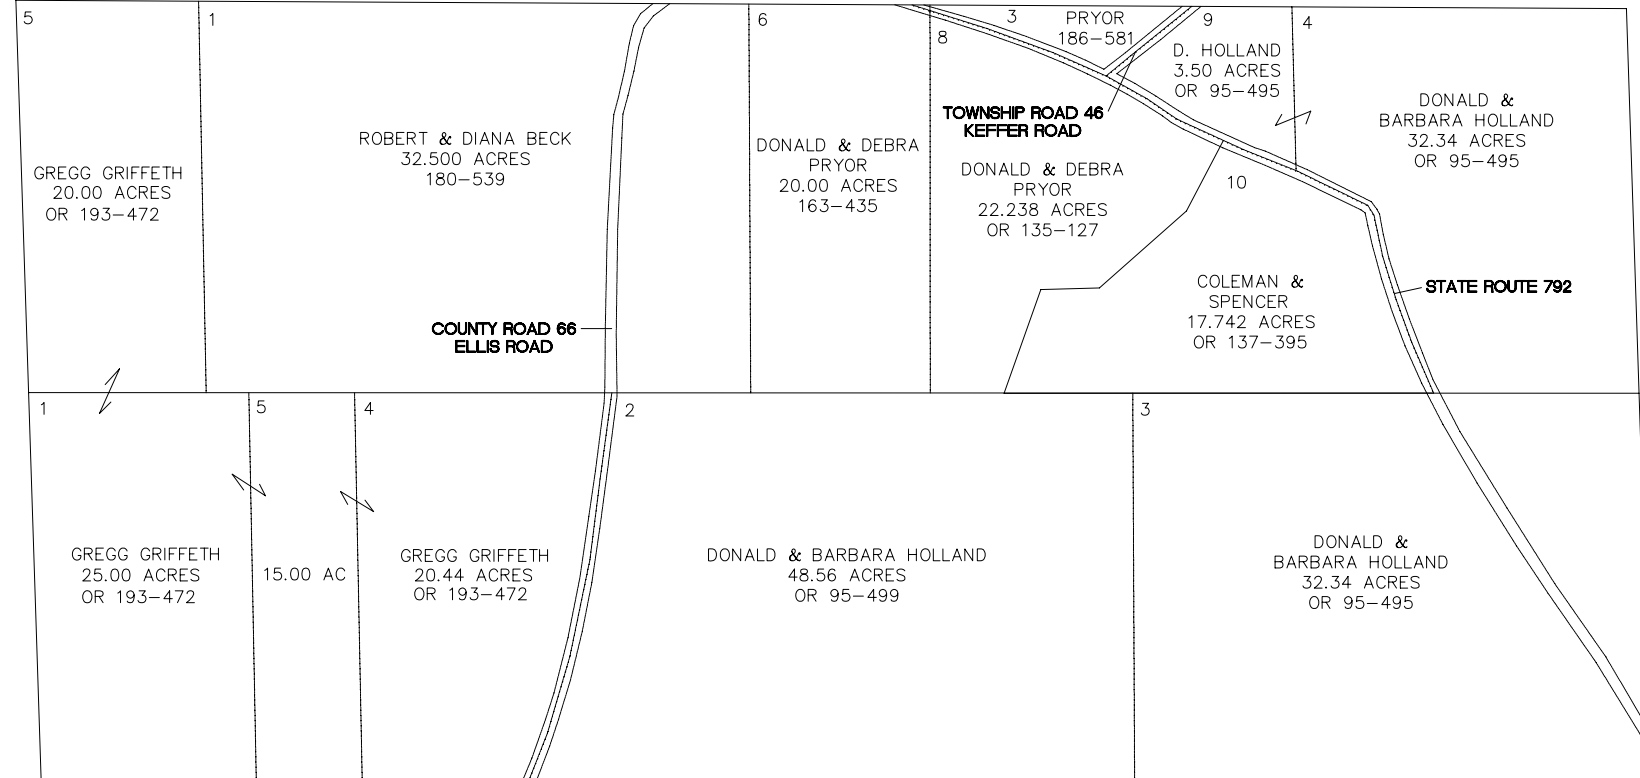

WINDSOR TOWNSHIP

RANGE 11 TOWNSHIP 8 LOTS 1113 & 1114

SCALE: 1 INCH = 400 FEET

LOT 1113

LOT 1114