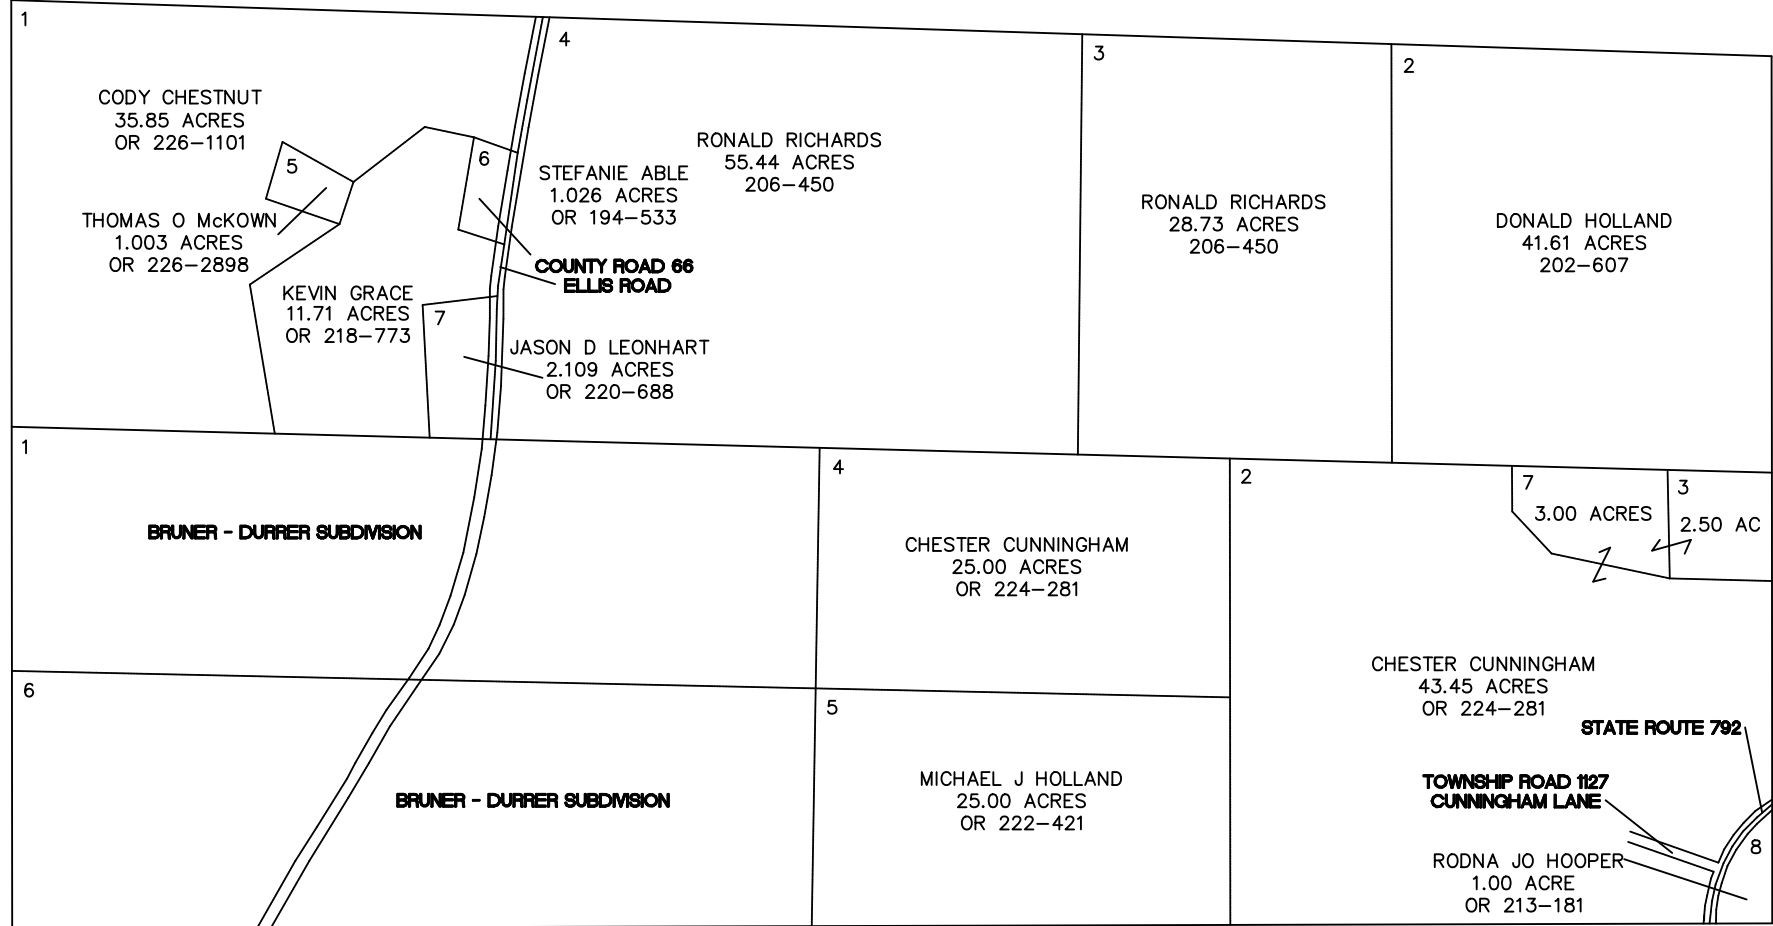

# WINDSOR TOWNSHIP

RANGE 11 TOWNSHIP 8 LOTS 1115 & 1116

SCALE: 1 INCH = 400 FEET

LOT 1115

LOT 1116