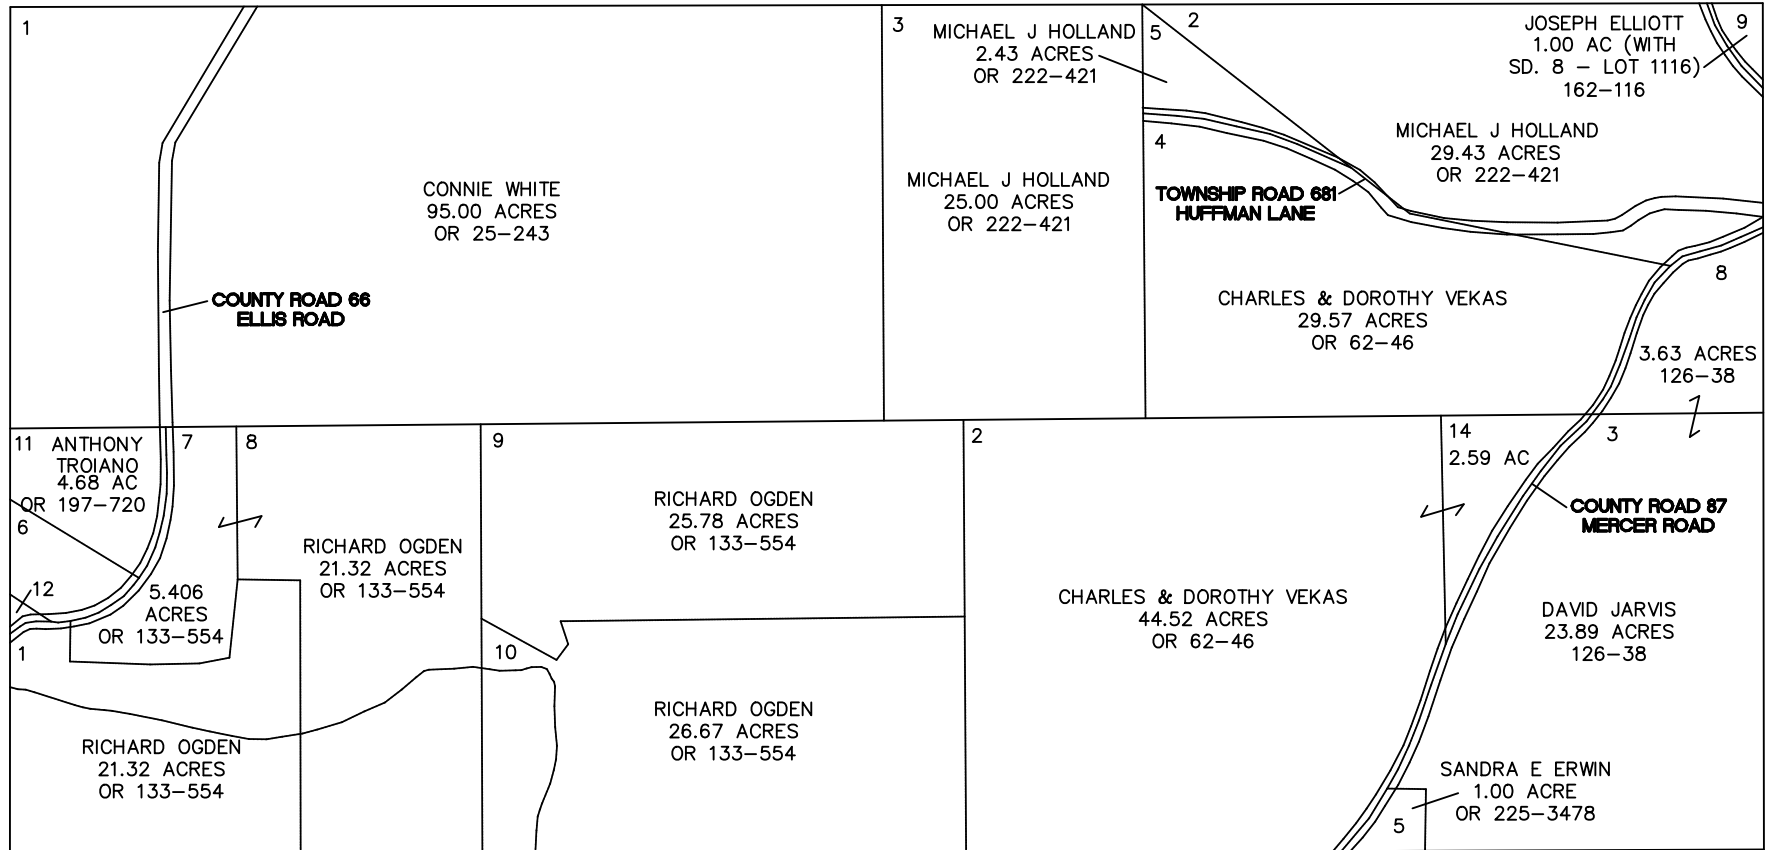

WINDSOR TOWNSHIP

RANGE 11 TOWNSHIP 8 LOTS 1117 & 1118

SCALE: 1 INCH = 400 FEET

LOT 1117

LOT 1118

6 - MARY ROBERTSON	2.522 ACRE	OR 81-290
12- MICHAEL COLEMAN	0.290 ACRE	OR 204-2796