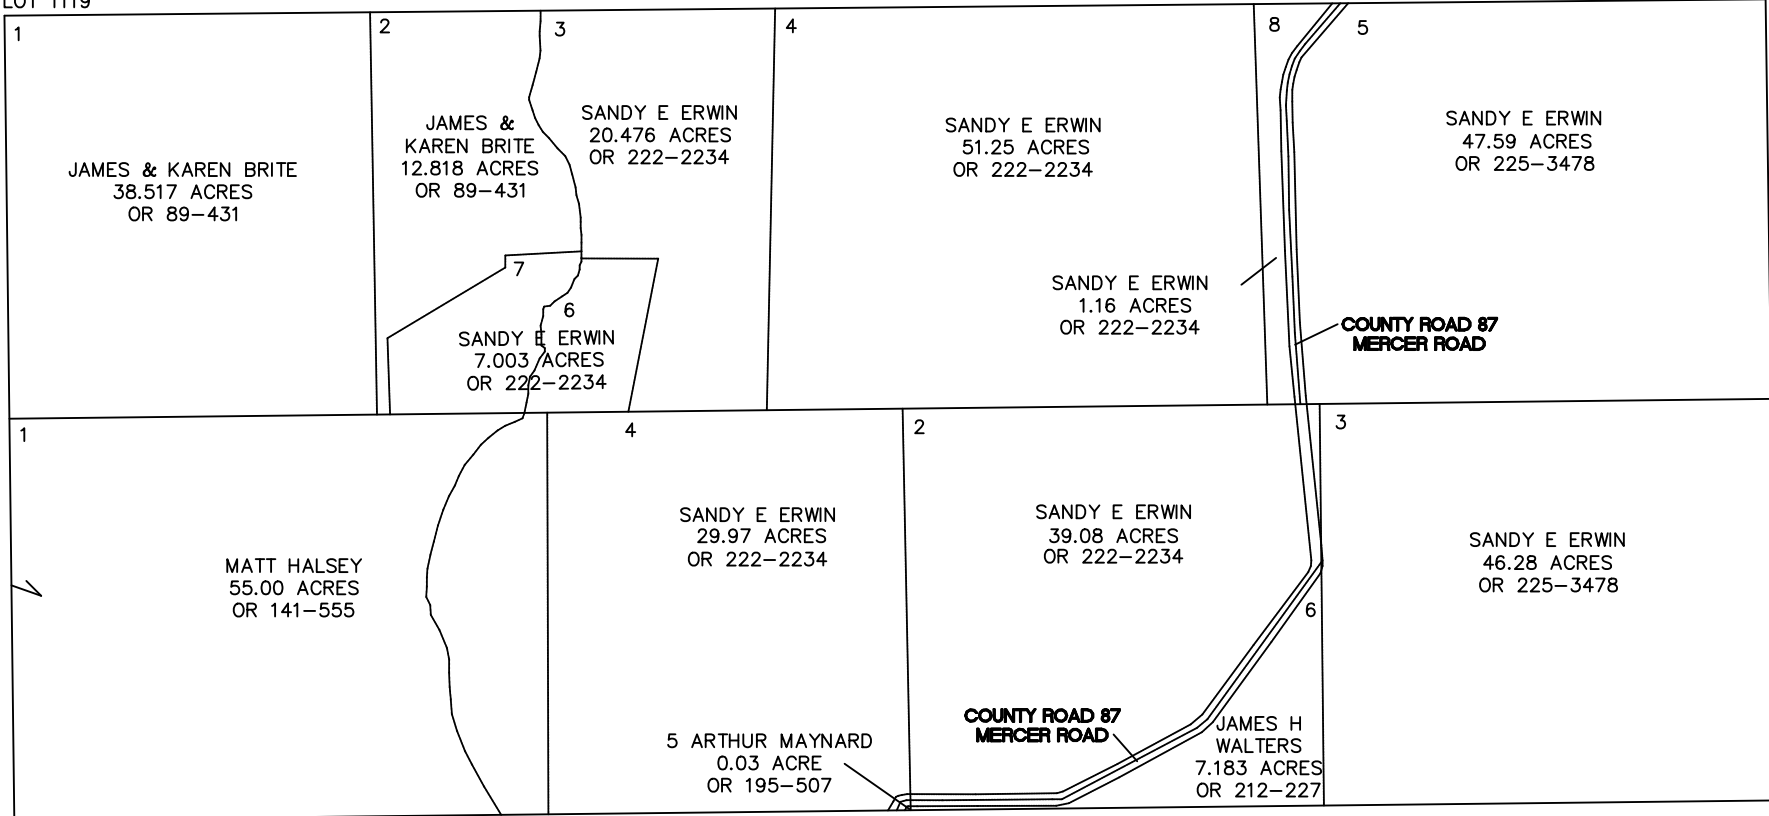

WINDSOR TOWNSHIP

RANGE 11 TOWNSHIP 8 LOTS 1119 & 1120

SCALE: 1 INCH = 400 FEET

LOT 1119

LOT 1120