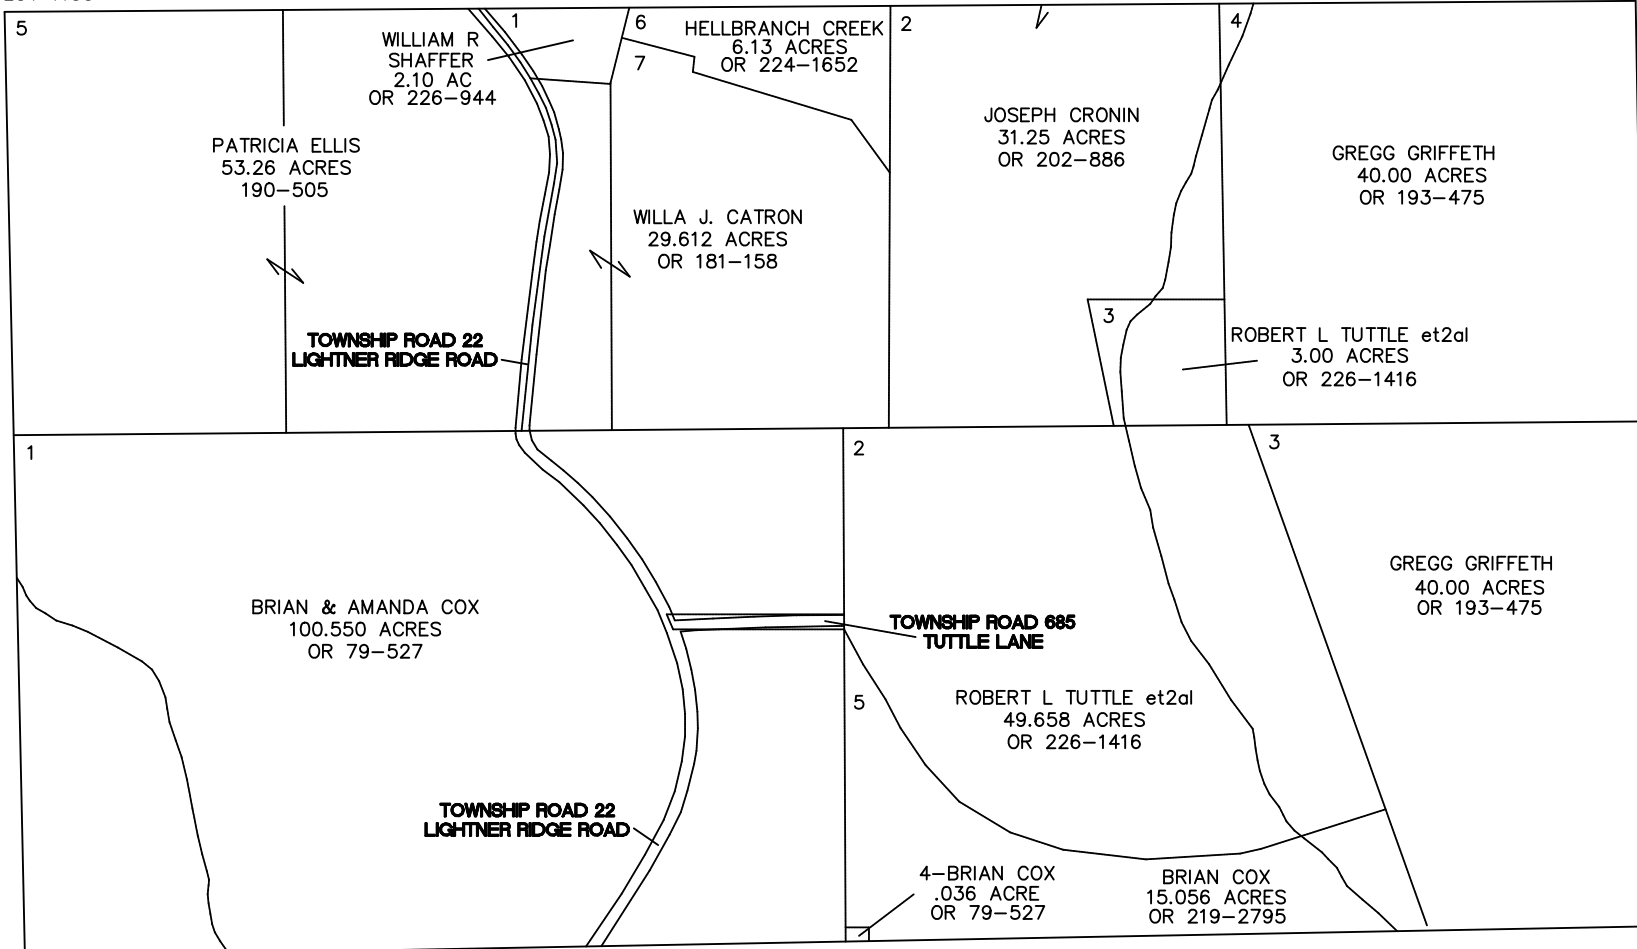

# WINDSOR TOWNSHIP

RANGE 11 TOWNSHIP 8 LOTS 1135 & 1136

SCALE: 1 INCH = 400 FEET

LOT 1135

LOT 1136