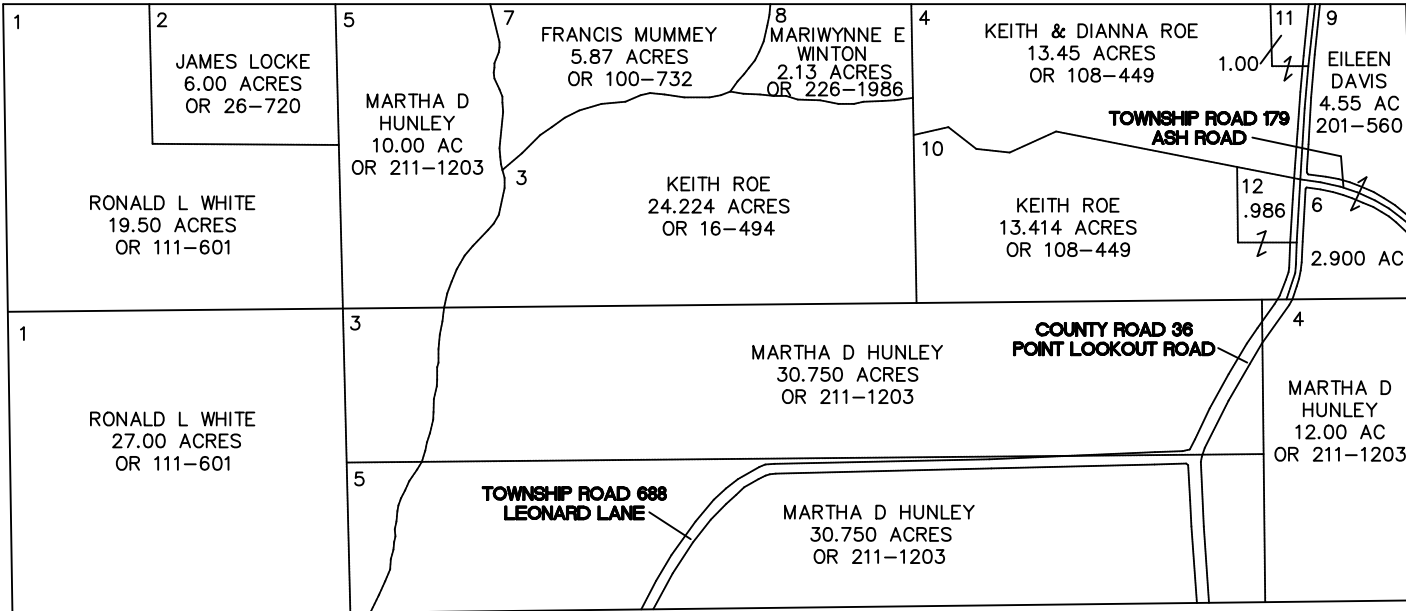

WINDSOR TOWNSHIP

RANGE 11 TOWNSHIP 9 LOTS 13 & 14

SCALE: 1 INCH = 400 FEET

LOT 14

LOT 13