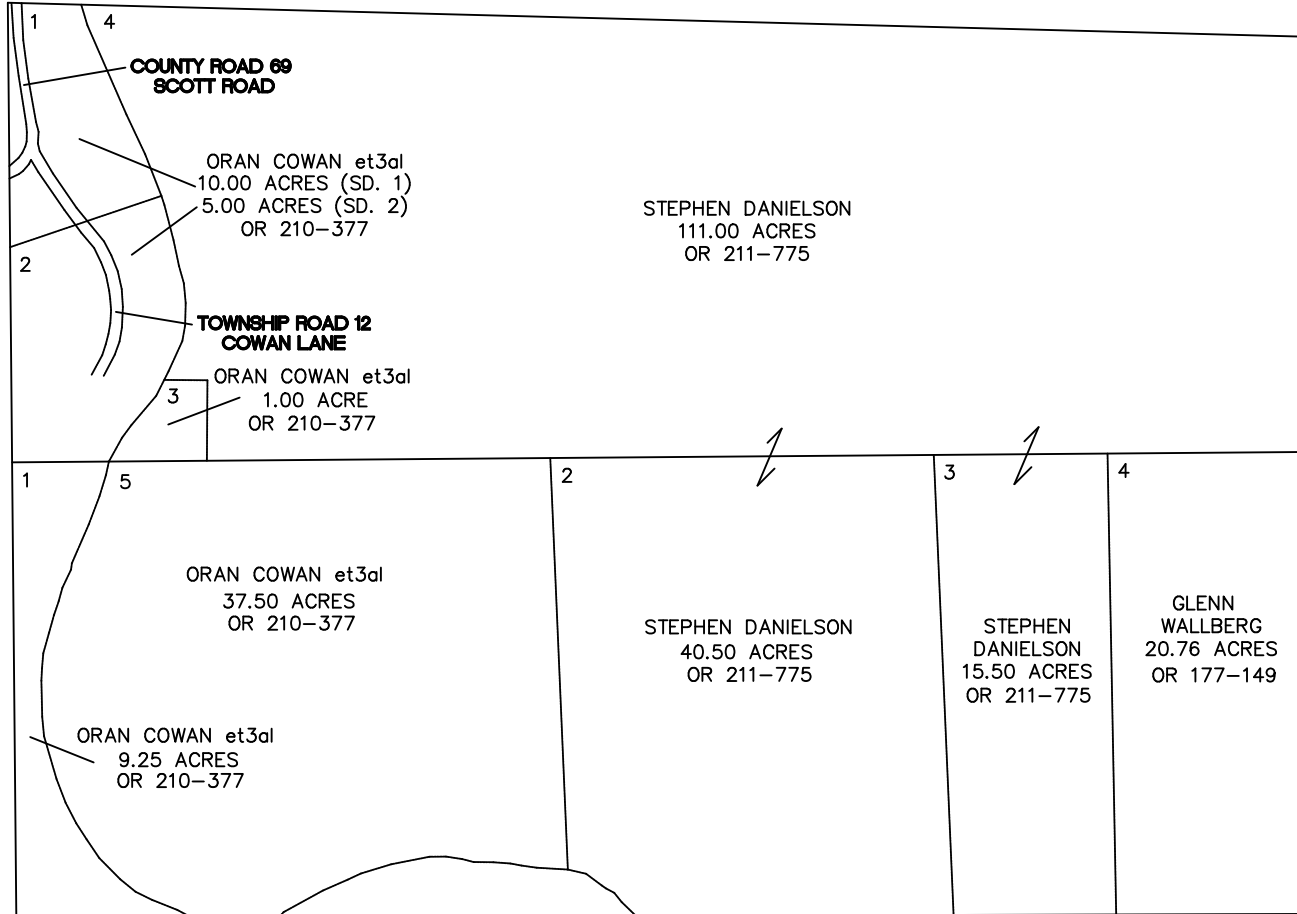

WINDSOR TOWNSHIP

RANGE 11 TOWNSHIP 8 LOTS 23 & 24 W.B.A.

SCALE: 1 INCH = 400 FEET

LOT 23

LOT 24