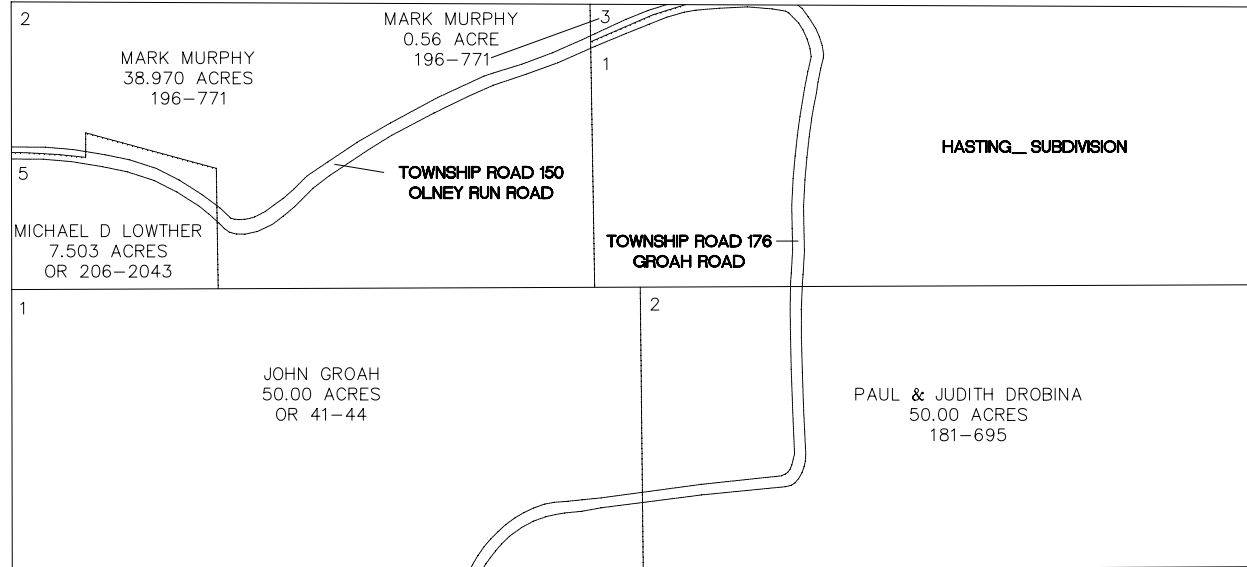

WINDSOR TOWNSHIP

RANGE 11 TOWNSHIP 9 LOTS 23 & 24

SCALE: 1 INCH = 400 FEET

LOT 24

LOT 23