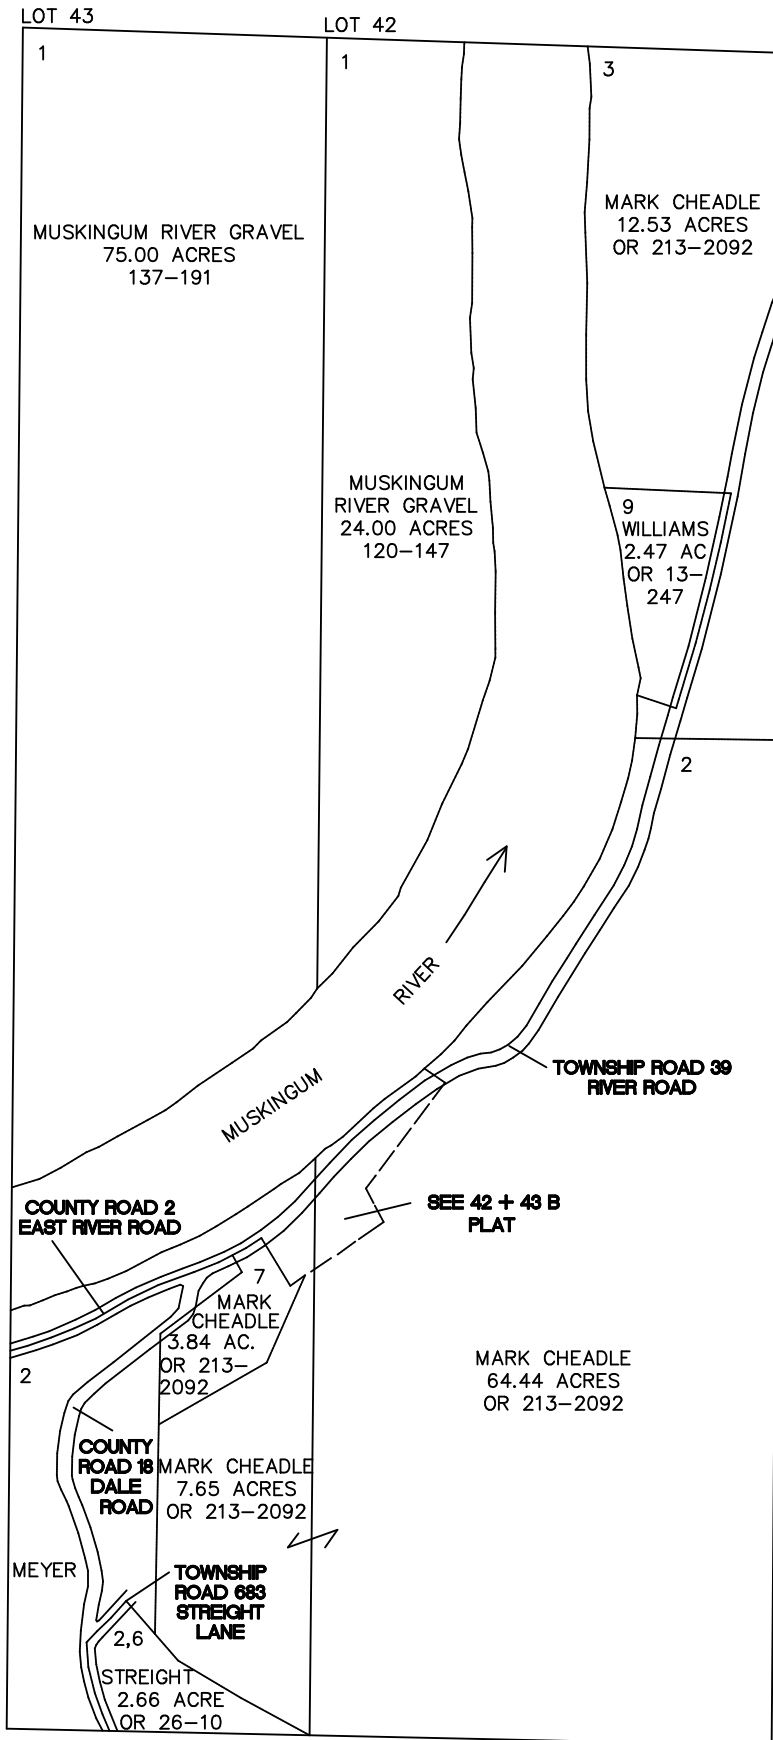

WINDSOR TOWNSHIP

RANGE 11 TOWNSHIP 8 LOTS 42 & 43

SCALE: 1 INCH = 400 FEET

2 - CHARLES CORE	0.25 ACRE	180-375
2 - ROBERT MEYER	16.13 ACRE	OR 201-497