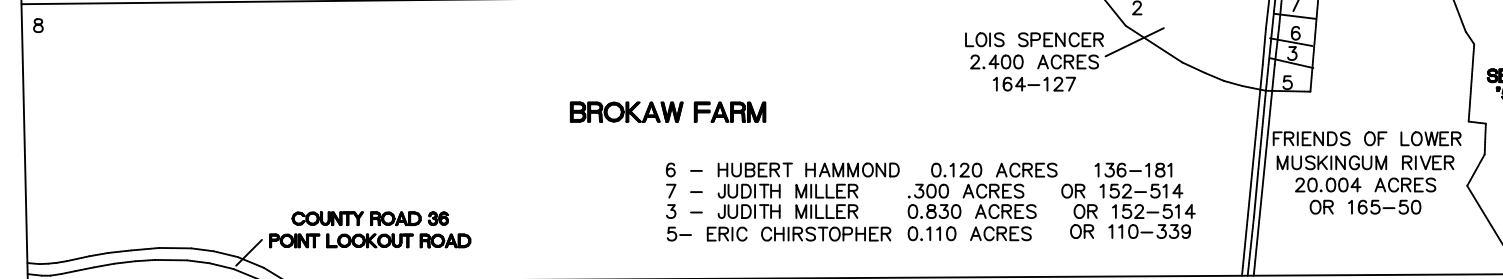

WINDSOR TOWNSHIP

RANGE 11 TOWNSHIP 9 LOTS 51, 54 & 55

SCALE: 1 INCH = 400 FEET

lot 55

lot 54

lot 51

COUNTY ROAD 36
POINT LOOKOUT ROAD

RAMSEYBURG SUBDIVISION

STATE ROUTE 266

STATE ROUTE 266

SEE PLAT:
'51 + 54,
LOTS'

SEE PLAT:
'51 + 54,
LOTS'

FRIENDS OF LOWER
MUSKINGUM RIVER
20.004 ACRES
OR 165-50