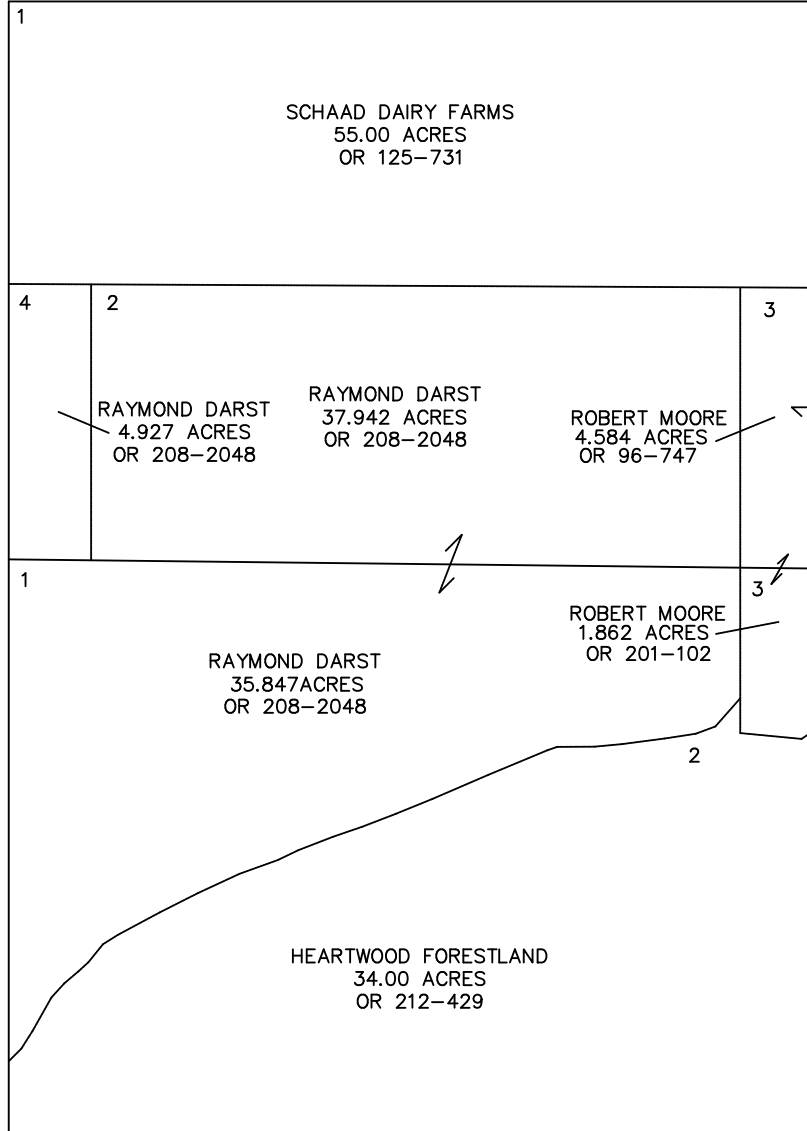

WINDSOR TOWNSHIP

RANGE 11 TOWNSHIP 9 LOTS 59 & 60

SCALE: 1 INCH = 400 FEET

LOT 60

LOT 59