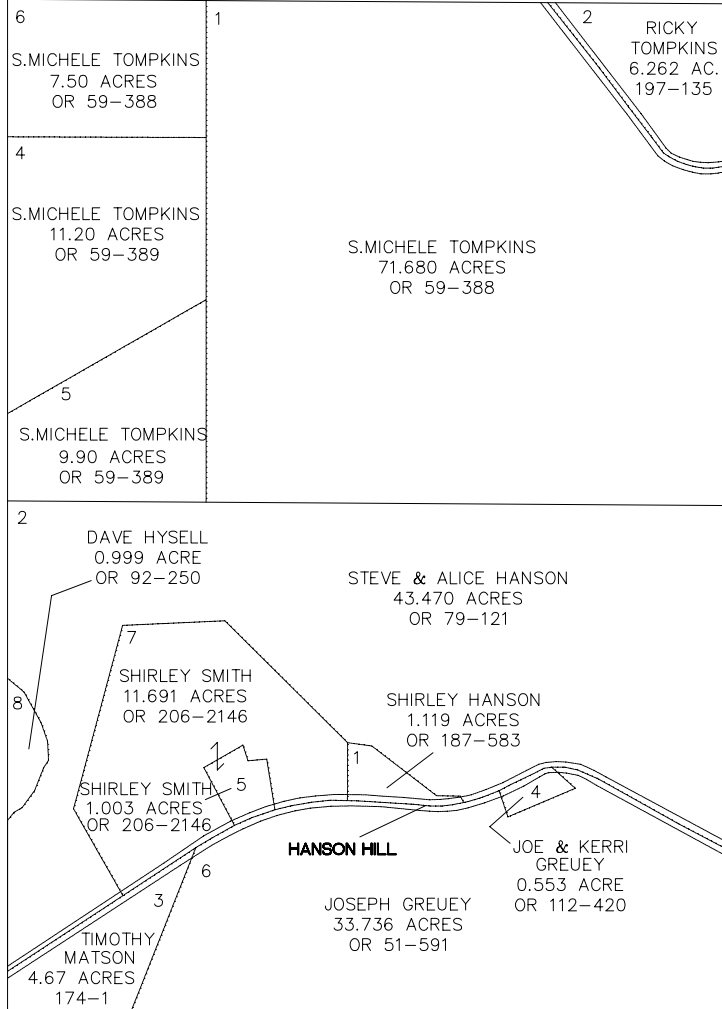

WINDSOR TOWNSHIP

RANGE 11 TOWNSHIP 9 LOTS 63 & 64

SCALE: 1 INCH = 400 FEET

LOT 64

LOT 63