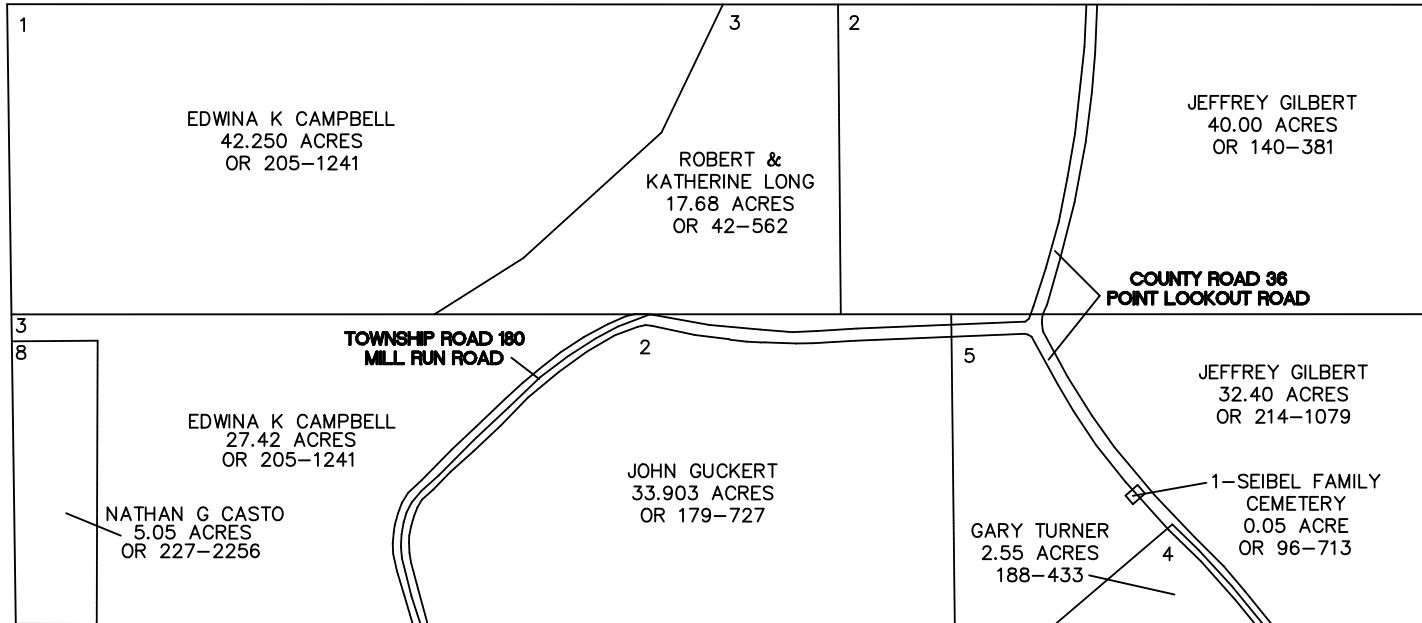

WINDSOR TOWNSHIP

RANGE 11 TOWNSHIP 9 LOTS 7 & 8

SCALE: 1 INCH = 400 FEET

LOT 8

LOT 7