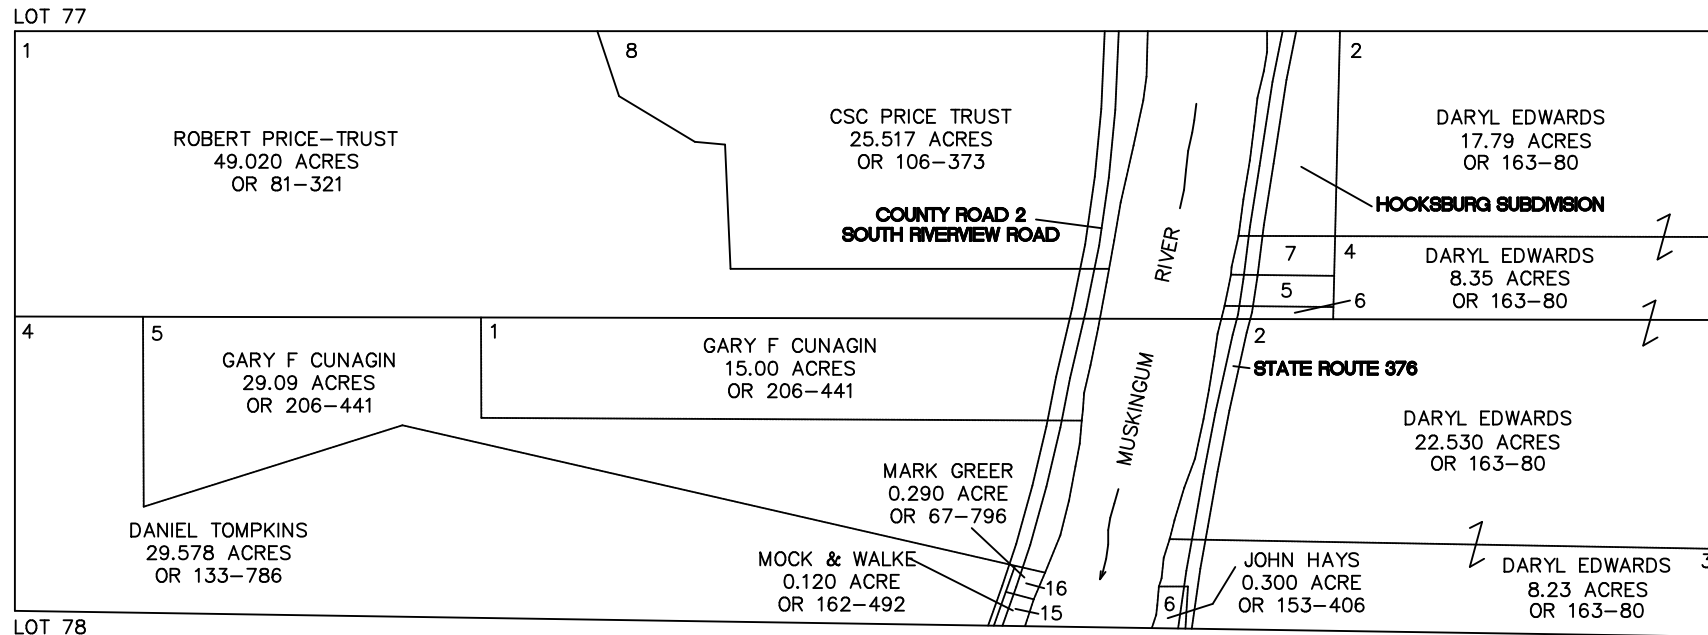

# WINDSOR TOWNSHIP

RANGE 11 TOWNSHIP 9 LOTS 77 & 78

SCALE: 1 INCH = 400 FEET

LOT 77	5 - DONIVAN Z WOODWARD	1.51 ACRE	OR 223-751
	6 - ROBERT SMITH	0.310 ACRE	OR 195-128
	7 - JOHN & CARLA KACHMAR	0.600 ACRE	OR 64-447