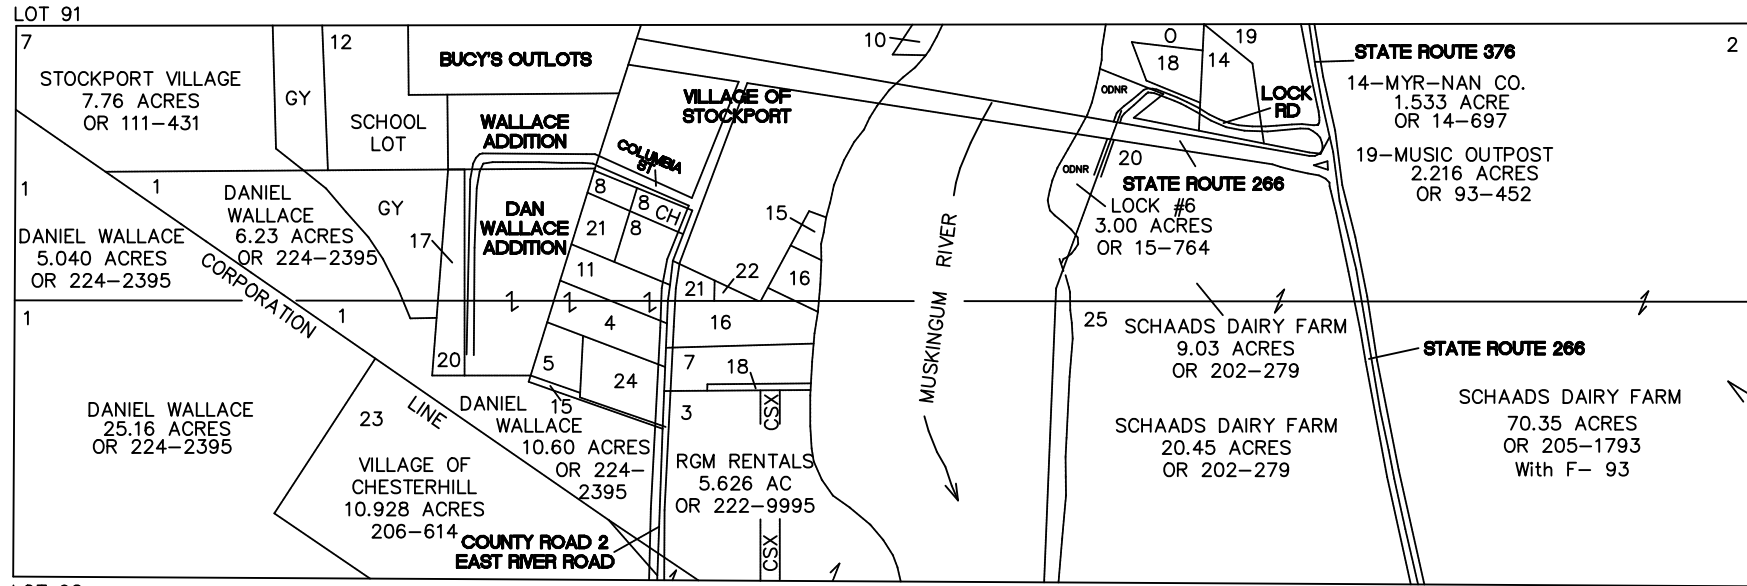

WINDSOR TOWNSHIP

RANGE 11 TOWNSHIP 9 LOTS 91 & 92

SCALE: 1 INCH = 400 FEET

LOT 92

LOT 91

0 - WAYNE HANZEL	0.36 ACRE	OR 204-1137
8 - JAMES STANLEY	0.45 ACRE	OR 221-3010
8 - METHODIST CHURCH	0.200 ACRE	158-469
8 - METHODIST CHURCH	0.280 ACRE	OR 211-3195
10- STOCKPORT MILLING	0.220 ACRE	OR 161-542
11- HARLOW & SMITH	1.000 ACRE	OR 195-378
15- JAMES ROBERTS	0.400 ACRE	188-95
16- JAMES LOCKE	1.480 ACRE	OR 169-684
16- MARY LOWTHER	0.400 ACRE	205-190
17- STOCKPORT VILLAGE	0.649 ACRE	186-349
18- WALLACE POURED WALLS	0.501 ACRE	OR 159-145
21- METHODIST CHURCH	0.60 ACRE	OR 218-1118

LOT 92

4- GREG WALLACE	1.180 ACRE	OR 32-582
5- DANIEL WALLACE	WITH SD. 14	OR 224-2395
7- JAMES LOCKE	1.040 ACRE	OR 169-684
24-DANIEL WALLACE	1.000 ACRE	OR 224-2395
15-DANIEL WALLACE	0.160 ACRE	OR 224-2395
16-JAMES LOCKE	1.480 ACRE	OR 169-684
18-JAMES LOCKE	0.170 ACRE	OR 169-684
20-STOCKPORT VILLAGE	0.480 ACRE	186-349
22-JAMES R VICKERS	0.166 ACRE	OR 208-2640